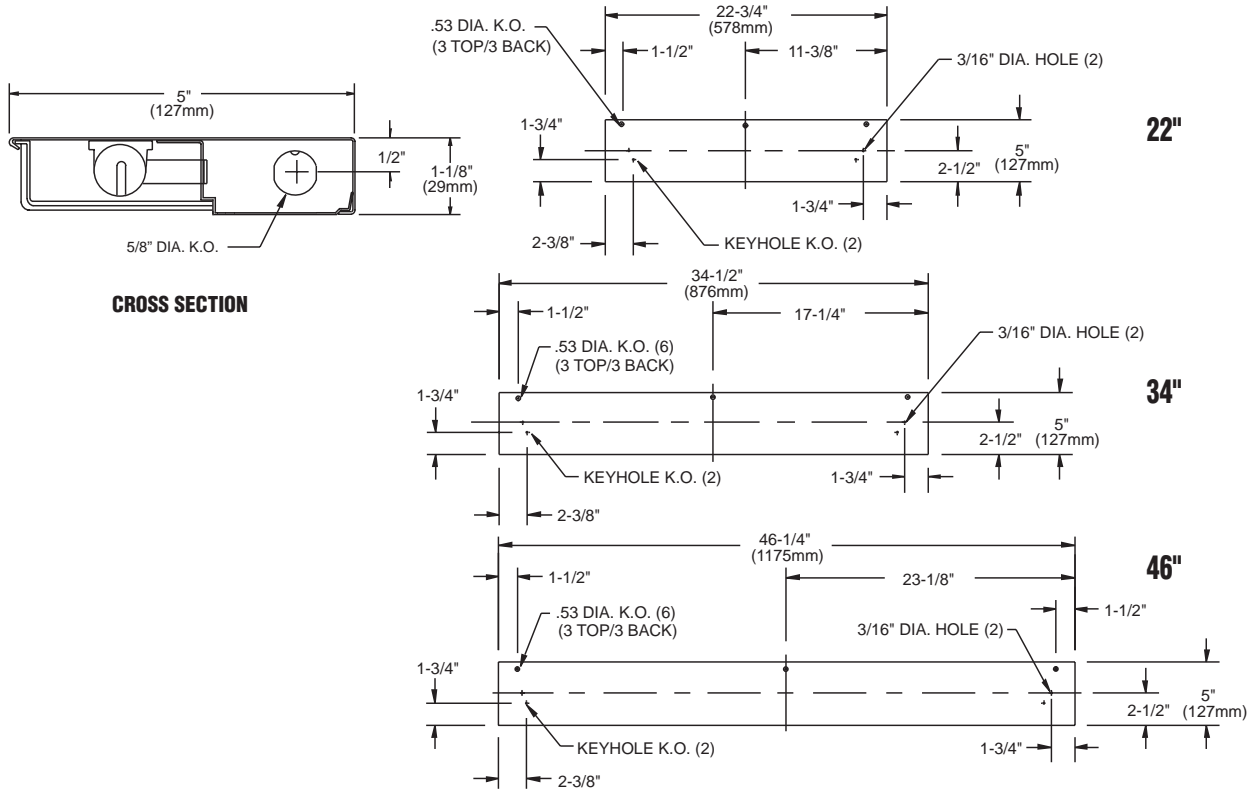

**T5 Solid Front  
22", 34", or 46"  
1 Lamp**

**A very shallow specification grade undercabinet lighting fixture with electronic ballast.**

**CONSTRUCTION/FINISH**

- Specification grade undercabinet light fixture.
- All metal parts painted after fabrication with white polyester paint finish.
- Lens removable without tools for easy maintenance and cleaning.
- All electrical components mounted on an easily removable service tray.
- Low profile (only 1-1/8" deep) provides neat, trim appearance.

- 100% acrylic lens.
- Lens easily removable without tools.
- Linear prisms hide the lamp image and uniformly distribute the light output.

**CATALOG NUMBER**

## DIMENSIONS

<b>PHOTOMETRIC DATA</b>	CATALOG # 5UC128S	LAMPS = F28T5	INPUT WATTS = 29	FIXTURE EFFICIENCY = 79.6%
	TEST #17847	S/MH = 1.3	BALLAST = ELECTRONIC	

LUMEN SUMMARY			
ANGLE	LUMENS	%LAMP	%FIXTURE
(0-30)	821	28.3	35.6
(0-40)	1312	45.2	56.8
(0-60)	2011	69.4	87.1
(0-90)	2309	79.6	100.0
(90-180)	0	0	0
(0-180)	2309	79.6	100.0

INITIAL FOOTCANDLES CORRESPOND TO TABLE 1.0  
4FT-T5W/ SOLID FRONT

	A	B	C	D	E
1	120	242	281	240	124
2	96	184	214	186	96
3	51	97	113	97	53
4	24	37	45	40	23