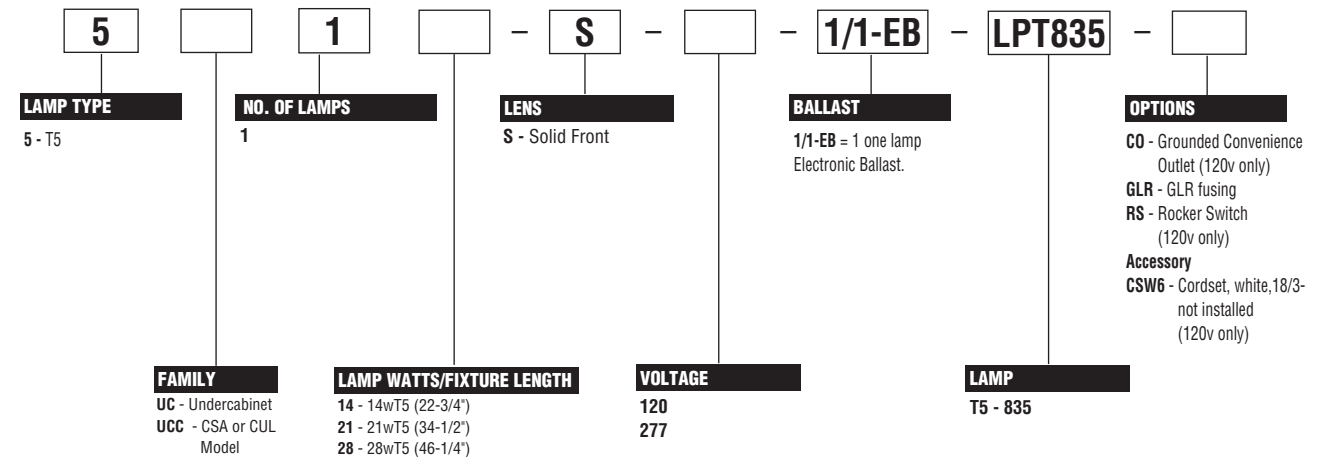

**T5 Solid Front  
22", 34", or 46"  
1 Lamp**

**A very shallow specification grade undercabinet lighting fixture with electronic ballast.**

**CONSTRUCTION/FINISH**

- Specification grade undercabinet light fixture.
- All metal parts painted after fabrication with white polyester paint finish.
- Lens removable without tools for easy maintenance and cleaning.
- All electrical components mounted on an easily removable service tray.
- Low profile (only 1-1/8" deep) provides neat, trim appearance.

**ELECTRICAL**

- UL listed.
- Electronic ballast is standard.
- T5 triphosphor (835) lamp is supplied as standard.
- Optional switch or grounded convenience outlet available on 120v models only.

**ENCLOSURE**

- 100% acrylic lens.
- Lens easily removable without tools.
- Linear prisms hide the lamp image and uniformly distribute the light output.

**CATALOG NUMBER**

## DIMENSIONS

<b>PHOTOMETRIC DATA</b>	CATALOG # 5UC128S	LAMPS = F28T5	INPUT WATTS = 29	FIXTURE EFFICIENCY = 79.6%
	TEST #17847	S/MH = 1.3	BALLAST = ELECTRONIC	

LUMEN SUMMARY			
ANGLE	LUMENS	%LAMP	%FIXTURE
(0-30)	821	28.3	35.6
(0-40)	1312	45.2	56.8
(0-60)	2011	69.4	87.1
(0-90)	2309	79.6	100.0
(90-180)	0	0	0
(0-180)	2309	79.6	100.0