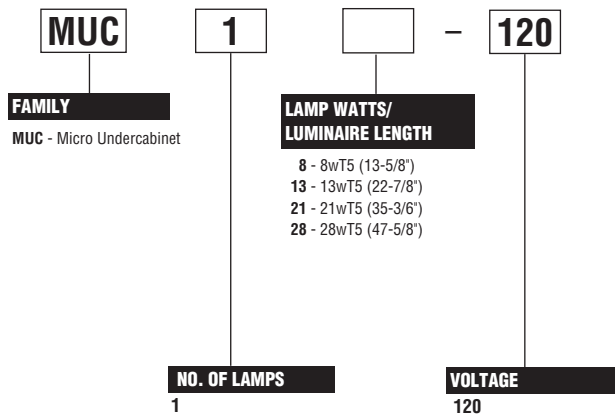

T5
14", 23", 36", or 48"

1 Lamp
An extremely small undercabinet luminaire using T5 lamps

CONSTRUCTION/FINISH

- Lens removable without tools for easy maintenance and cleaning.
- Rocker switch standard.
- Low profile (only 7/8" deep) provides neat, trim appearance.
- Mounting brackets included for mounting parallel or perpendicular to the mounting surface.
- Up to three units can be "daisy-chained" together using the supplied connectors.

ELECTRICAL

- UL listed.
- Electronic ballast is standard.
- Lamp included.
- Power cord with standard wall plug included, no wiring necessary.
- Available in 120 volt only.

ENCLOSURE

- High impact lens.
- Lens easily removable without tools.
- Linear prisms in lens for glare control.

CATALOG NUMBER

T5 SPECIFICATION UNDERCABINET

DIMENSIONS

PROFILE VIEW

SHOWN AT ACTUAL SIZE!

MODEL	LENGTH
MUC18	13-5/8" (346mm)
MUC113	22-7/16" (570mm)
MUC121	35-16/16" (910mm)
MUC128	47-5/8" (1210mm)