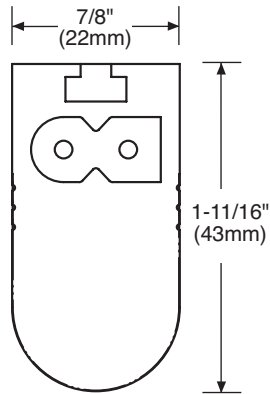

T5
14", 23", 36", or 48"

1 Lamp
An extremely small undercabinet luminaire using T5 lamps

CONSTRUCTION/FINISH

- Lens removable without tools for easy maintenance and cleaning.
- Rocker switch standard.
- Low profile (only 7/8" deep) provides neat, trim appearance.
- Mounting brackets included for mounting parallel or perpendicular to the mounting surface.
- Up to three units can be "daisy-chained" together using the supplied connectors.

ELECTRICAL

- UL listed.
- Electronic ballast is standard.
- Lamp included.
- Power cord with standard wall plug included, no wiring necessary.
- Available in 120 volt only.

ENCLOSURE

- High impact lens.
- Lens easily removable without tools.
- Linear prisms in lens for glare control.

CATALOG NUMBER

T5 SPECIFICATION UNDERCABINET

DIMENSIONS

PROFILE VIEW

SHOWN AT ACTUAL SIZE!

MODEL	LENGTH
MUC18	13-5/8" (346mm)
MUC113	22-7/16" (570mm)
MUC121	35-16/16" (910mm)
MUC128	47-5/8" (1210mm)