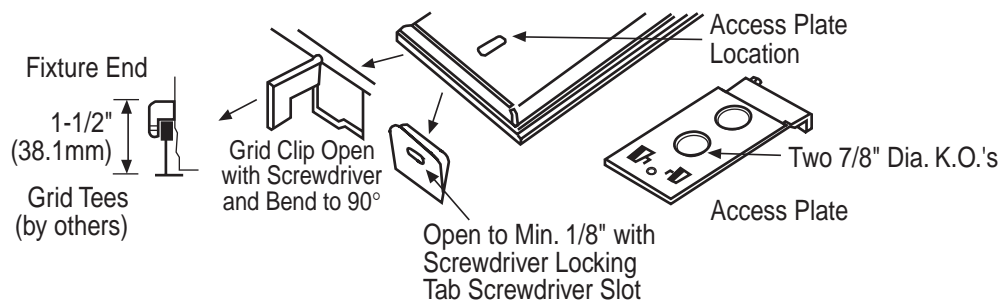

## GRID CLIPS (BUILT-IN)

Standard on most recessed troffers except 2x2 P3 and P4 Paralouvers. See specification product pages for details.

Patented, U.L. listed, and tested to meet the requirements of article 410.16 of the 1993 National Electric Code.

## OPTIONAL GRID CLIPS

### GCC

GCC grid clips consist of four clips and four mounting screws. Can be used with all recessed luminaires except where GCP is utilized.

For use with 4' x 4' P4 Paralouvers.

### GCP

GCP grid clips consist of four clips, use screws already on luminaire. For use with all recessed 2' x 2' P4 and P3 Paralouvers and 3 Lamp 2' x 2' VDT Ultra.