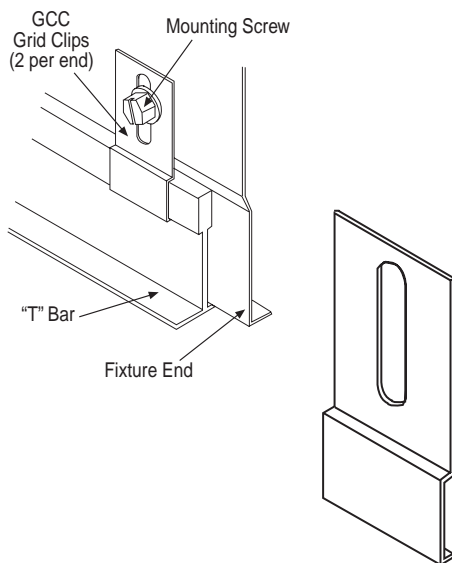

## GRID CLIPS (BUILT-IN)

Standard on most recessed troffers except 2x2 P3 and P4 Paralouvers. See specification product pages for details.

Patented, U.L. listed, and tested to meet the requirements of article 410.16 of the 1993 National Electric Code.

### GCC

GCC grid clips consist of four clips and four mounting screws. Can be used with all recessed luminaires except where GCP is utilized.

For use with 4' x 4' P4 Paralouvers.

### GCP

GCP grid clips consist of four clips, use screws already on luminaire. For use with all recessed 2' x 2' P4 and P3 Paralouvers and 3 Lamp 2' x 2' VDT Ultra.