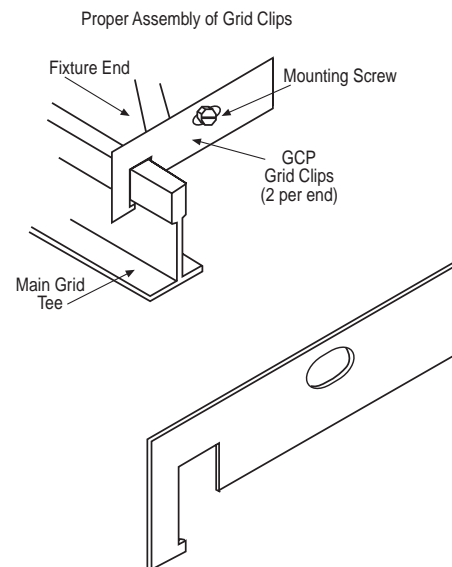

## GRID CLIPS (BUILT-IN)

Standard on most recessed troffers except 2x2 P3 and P4 Paralouvers. See specification product pages for details.

Patented, U.L. listed, and tested to meet the requirements of article 410.16 of the 1993 National Electric Code.

## OPTIONAL GRID CLIPS

### GCC

GCC grid clips consist of four clips and four mounting screws. Can be used with all recessed luminaires except where GCP is utilized.

For use with 4' x 4' P4 Paralouvers.

### GCP

GCP grid clips consist of four clips, use screws already on luminaire. For use with all recessed 2' x 2' P4 and P3 Paralouvers and 3 Lamp 2' x 2' VDT Ultra.