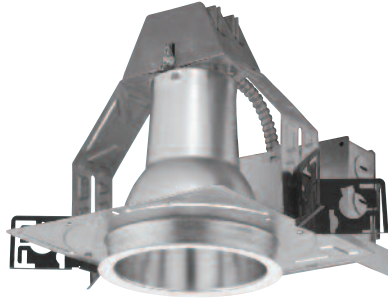

4" Compact Fluorescent Vertical Downlight

STOCK

Will ship within 2 business days after order is processed.**

4" Spex Downlight

Catalog Number	Description
S426PLTU	4" open reflector downlight, 26 watt PLT, universal voltage 120-277

4" Spex Reflector

Catalog Number	Description
T4CS	4" reflector, clear specular finish

Barhanger Accessories:

- Q1031 - 27" Flat Bar Hangers (pair)
- Q1032 - 26" C Channel (pair)
- Q1033 - 24" Expandable Bar Hangers (pair)

QUICK SHIP

Will ship within 12 business days after order is processed.**

4" Spex Downlight	Lamp (by others)	Options	Supply Voltage	Quick Ship (required)
S4	18PLT 13QPL 26PLT	EM Emergency F1 Fuse 120V F2 Fuse 277V DX1 Advance Mark X Dimming 120V DX2 Advance Mark X Dimming 277V	U 120-277VAC	QS - Quick Ship (must be added to the end of all Quick Ship catalog numbers indicating housing is part of the Express Program.)