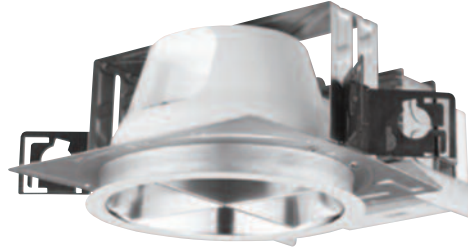

6" Compact Fluorescent
Parabolic Louvered
Downlight

STOCK

Will ship within 2 business days after order is processed.**

6" Spex Downlight

Catalog Number

S6SRD1H26/32/42PLTU

S6SRD2H26QPLU

Description

6" shallow recessed depth downlight, single lamp horizontal 26, 32, or 42 watt PLT, universal voltage 120-277

6" shallow recessed downlight, 2 lamp horizontal, 26 watt QPL, universal voltage 120-277

6" Spex Reflector

Catalog Number

T6SRD1HXBCS

T6SRD1HXBCSFF

T6SRD2HQPLXBCS

T6SRD2HQPLXBCSFF

Description

6" shallow recessed depth, single lamp horizontal, cross baffle, clear specular

6" shallow recessed depth, single lamp horizontal, cross baffle, clear specular with finish flange

Q1032 - 26" C Channel (pair)

Q1033 - 24" Expandable Bar Hangers (pair)

QUICK SHIP

Will ship within 12 business days after order is processed.**

6" Spex Downlight	Frame Configuration	Lamp (by others)	Options	Supply Voltage	Quick Ship (required)
S6	SRD Shallow Recessed Depth	IH18PLT IH18QPL IH13QPL IH26/32/42PLT 2H26QPL 2H18QPL 2H13QPL IH26QPL	EM Emergency F1 Fuse 120V F2 Fuse 277V DX1 Advance Mark X Dimming 120V DX2 Advance Mark X Dimming 277V	U 120-277VAC	QS - Quick Ship (must be added to the end of all Quick Ship catalog numbers indicating housing is part of the Express Program.)