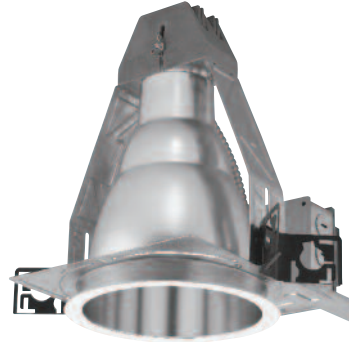

6" Compact Fluorescent  
Vertical Downlight

**STOCK**

Will ship within 2 business days after order is processed.\*\*

6" Spex Downlight

Catalog Number	Description
S626/32/42PLTU	6" open reflector downlight, single lamp vertical 26, 32, or 42 watt PLT, universal voltage 120-277
S626/32/42PLTEMU	6" open reflector downlight, single lamp vertical 26, 32, or 42 watt PLT, remote emergency, universal voltage 120-277
S626QPLU	6" open reflector downlight, single vertical, 26 watt QPL, universal voltage 120-277

6" Spex Reflector

Catalog Number	Description
T6CSS	6" reflector, clear specular
T6CSS	6" reflector, clear semi specular
T6CSSFF	6" reflector, clear specular with finish flange
T6CSSFF	6" reflector, clear semi specular with finish flange