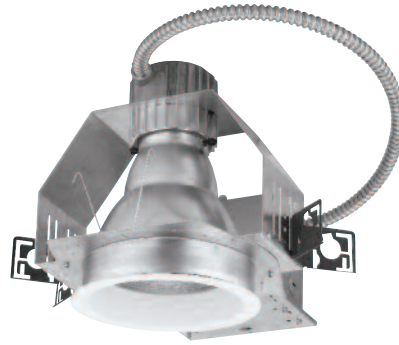

**SPEX**  
 6" HID Vertical  
 Lensed/Splay Lens  
 Downlight

**STOCK**

Will ship within 2 business days after order is processed.\*\*

6" Spex Downlight

Catalog Number	Description
S6100MHEDI7EU	6" downlight, 100 watt metal halide ED17, electronic universal voltage 120-277

6" Spex Reflector

Catalog Number	Description
T6MHCLCS	6" clear specular reflector, clear lens
T6MHSPLFL	6" white splay reflector, fresnel lens

Barhanger Accessories:

- Q1031 - 27" Flat Bar Hangers (pair)
- Q1032 - 26" C Channel (pair)
- Q1033 - 24" Expandable Bar Hangers (pair)