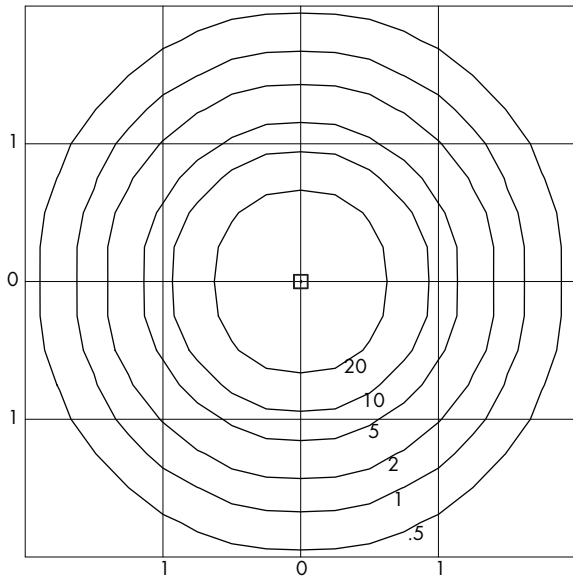

(1) 26 watt - 29 watts

(1) 32 watt - 36 watts

(1) 42 watt - 48 watts

WEIGHT = 20 lbs. (max.)

PHOTOMETRICS

UNITS SHOWN IN TERMS OF MOUNTING HEIGHT
INITIAL FOOTCANDLES SHOWN

CATALOG NUMBER: CLR100M
TEST NUMBER: 28044
LAMP: METAL HALIDE
WATTAGE: 100
LUMENS: 9,000
MOUNTING HEIGHT: 10 FEET