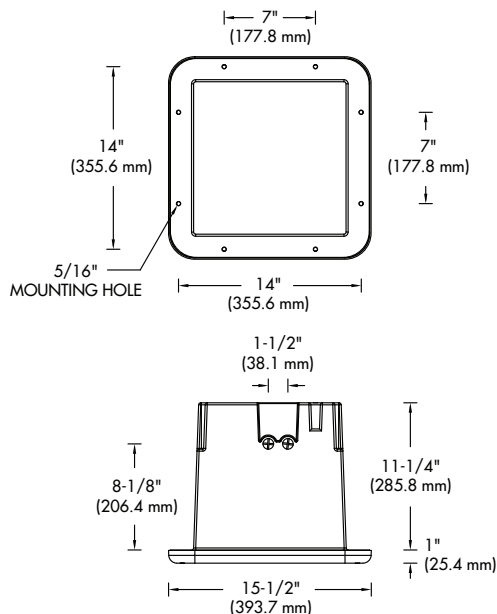

DIMENSIONS

ENERGY DATA

HIGH PRESSURE SODIUM

NPF BALLAST INPUT WATTS

35 watt-46 watts

HX BALLAST INPUT WATTS

50 watt-66 watts

70 watt-91 watts

100 watt-130 watts

150 watt-188 watts

METAL HALIDE

HX BALLAST INPUT WATTS

50 watt-72 watts

70 watt-90 watts

100 watt-129 watts

150 watt-185 watts

210 watt-233 watts

COMPACT FLUORESCENT

(1) 26 watt - 29 watts

(1) 32 watt - 36 watts

(1) 42 watt - 48 watts

WEIGHT = 20 lbs. (max.)