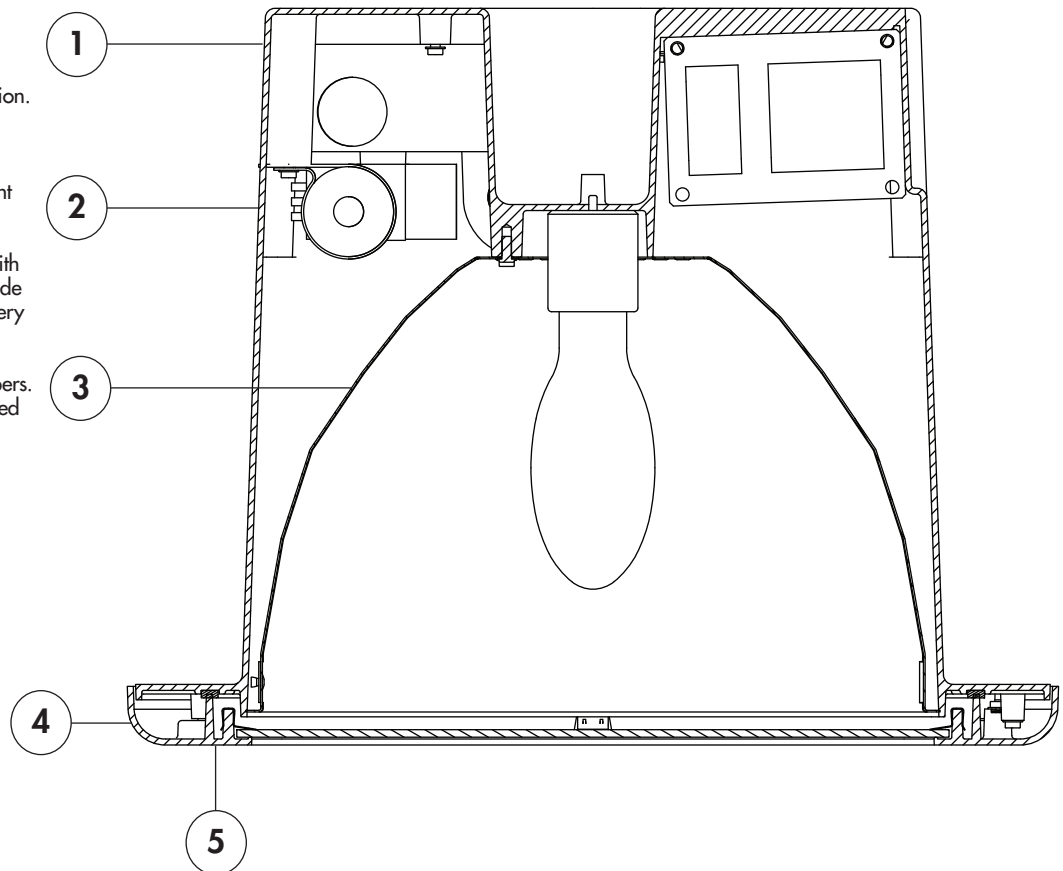

PRODUCT FEATURES

Third party certified to meet UL 1598 standards for wet location and 25°C ambient for all wattages listed.

1. Heavy duty, one piece, die cast aluminum housing. "Slant 2" ballast mounting geometry for cooler operation.
2. Die cast aluminum, door frame with captive stainless steel door screws for efficient maintenance. Tamper resistant stainless steel screws available.
3. Formed internal reflector combines with diffusing tempered glass lens to provide wide, even distribution of light with very low glare.
4. Mounts directly to ceiling cross members. Two 1/2" threaded knockouts provided for convenient conduit entry.
5. Polyester powder finish for excellent impact, corrosion and UV resistance.