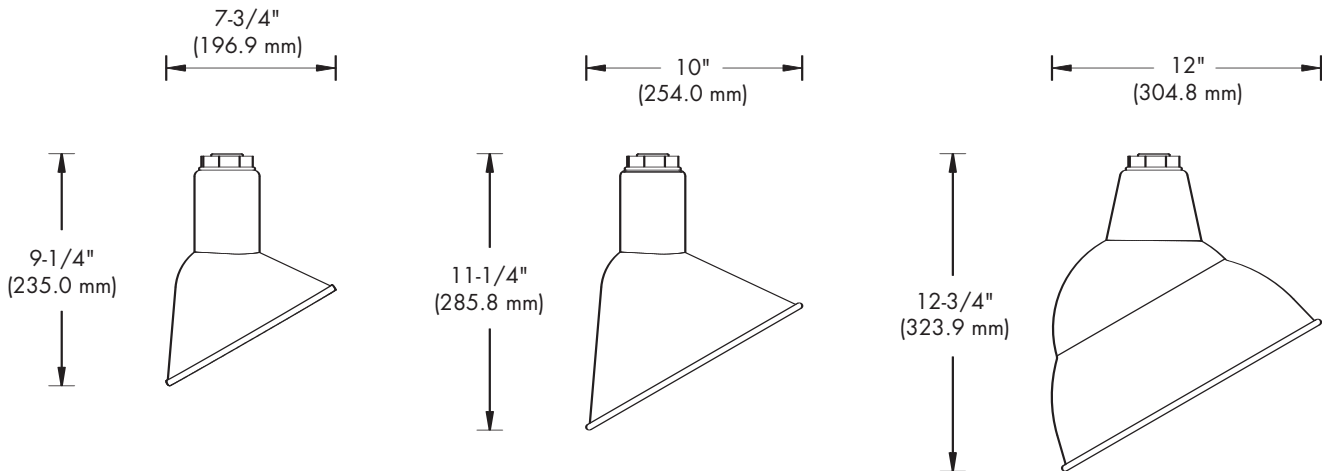

Warning: Refer to and follow the lamp manufacturer's warnings and instructions.

DIMENSIONS

BIS - RLM SERIES - NATALIE

DC-47130

PHOTOMETRICS

BIS100iXX-NAT-D10 90:.....
0: —
TEST NUMBER: 26260
LAMP: 100W A19
LUMENS: 1,680
MOUNTING HEIGHT: 12 FEET