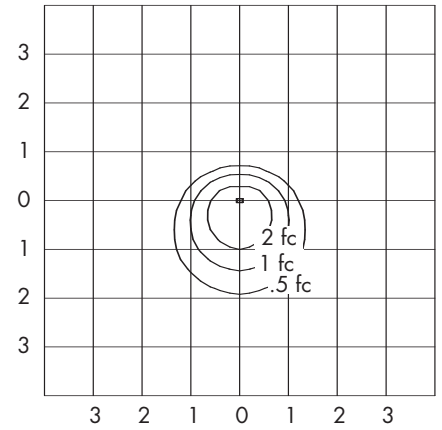

UNITS SHOWN IN TERMS OF MOUNTING HEIGHT
INITIAL FOOTCANDLES SHOWN

PRODUCT FEATURES

- UL 1598 Listed for wet location and 25°C ambient for all lamp wattages listed.
1. 1/2" NPT threaded hub for easy, positive mounting.
2. Spun aluminum reflector with polyester powder finish.