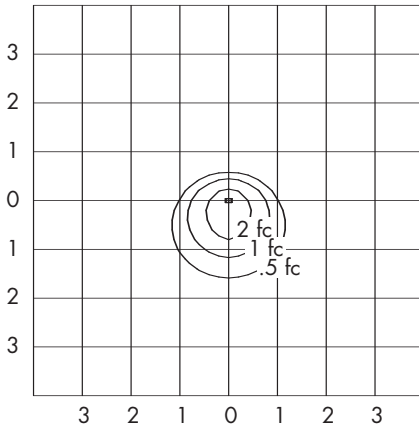

UNITS SHOWN IN TERMS OF MOUNTING HEIGHT
INITIAL FOOTCANDLES SHOWN

PRODUCT FEATURES

- UL 1598 Listed for wet location and 25°C ambient for all lamp wattages listed.
1. 1/2" NPT threaded hub for easy, positive mounting.
2. Spun aluminum reflector with polyester powder finish.