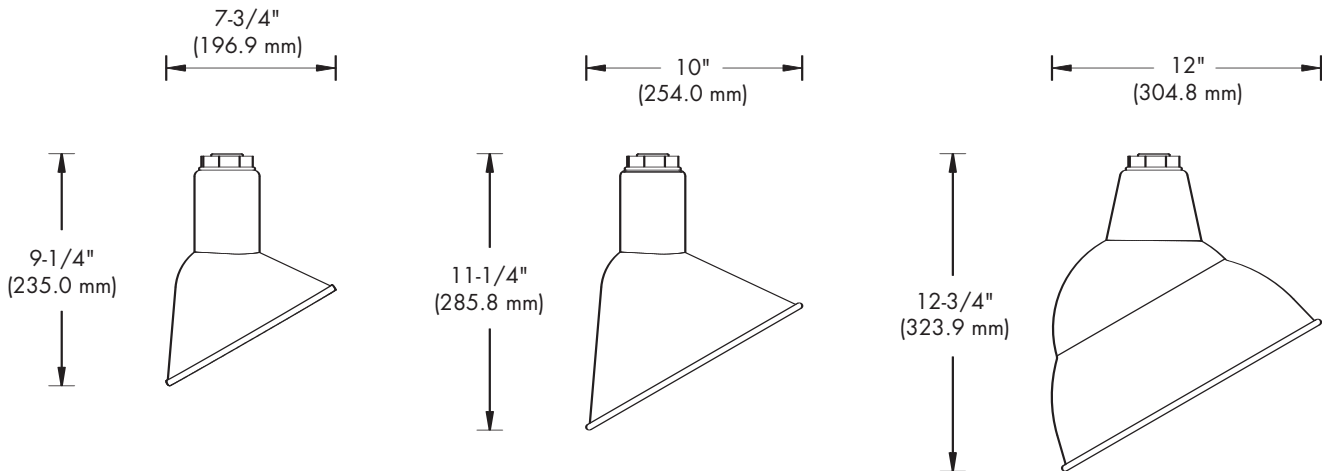

Warning: Refer to and follow the lamp manufacturer's warnings and instructions.

DIMENSIONS

BIS - RLM SERIES - NATALIE

PHOTOMETRICS

BIS100iXX-NAT-D10 90:.....
0: —
TEST NUMBER: 26260
LAMP: 100W A19
LUMENS: 1,680
MOUNTING HEIGHT: 12 FEET