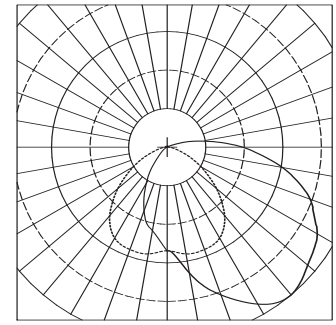

BIS42CCXX-NAT-D10 90:.....
0: —
TEST NUMBER: 26276
LAMP: 42W CFL
LUMENS: 3,200
MOUNTING HEIGHT: 12 FEET