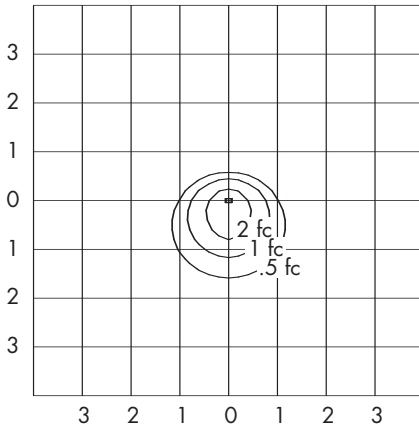

UNITS SHOWN IN TERMS OF MOUNTING HEIGHT
INITIAL FOOTCANDLES SHOWN

PRODUCT FEATURES

- UL 1598 Listed for wet location and 25°C ambient for all lamp wattages listed.
1. 1/2" NPT threaded hub for easy, positive mounting.
2. Spun aluminum reflector with polyester powder finish.