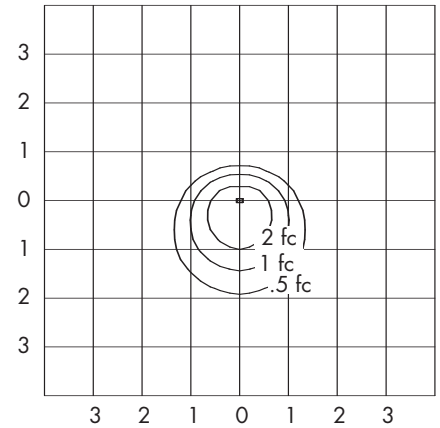

UNITS SHOWN IN TERMS OF MOUNTING HEIGHT
INITIAL FOOTCANDLES SHOWN

PRODUCT FEATURES

- UL 1598 Listed for wet location and 25°C ambient for all lamp wattages listed.
1. 1/2" NPT threaded hub for easy, positive mounting.
2. Spun aluminum reflector with polyester powder finish.