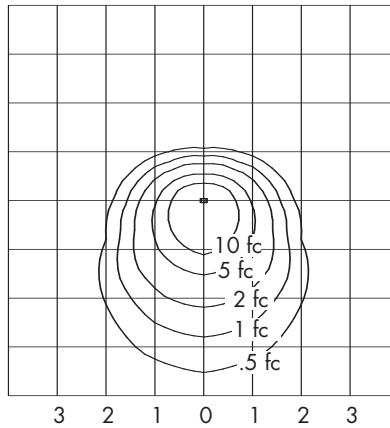

UNITS SHOWN IN TERMS OF MOUNTING HEIGHT
INITIAL FOOTCANDLES SHOWN

PRODUCT FEATURES

- UL 1598 Listed for wet location and 25°C ambient for all lamp wattages listed.
1. 1/2" NPT threaded hub for easy, positive mounting.
2. Spun aluminum reflector with polyester powder finish.