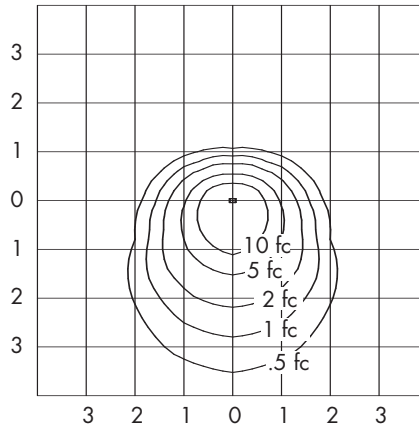

UNITS SHOWN IN TERMS OF MOUNTING HEIGHT
INITIAL FOOTCANDLES SHOWN

PRODUCT FEATURES

- UL 1598 Listed for wet location and 25°C ambient for all lamp wattages listed.
1. 1/2" NPT threaded hub for easy, positive mounting.
2. Spun aluminum reflector with polyester powder finish.