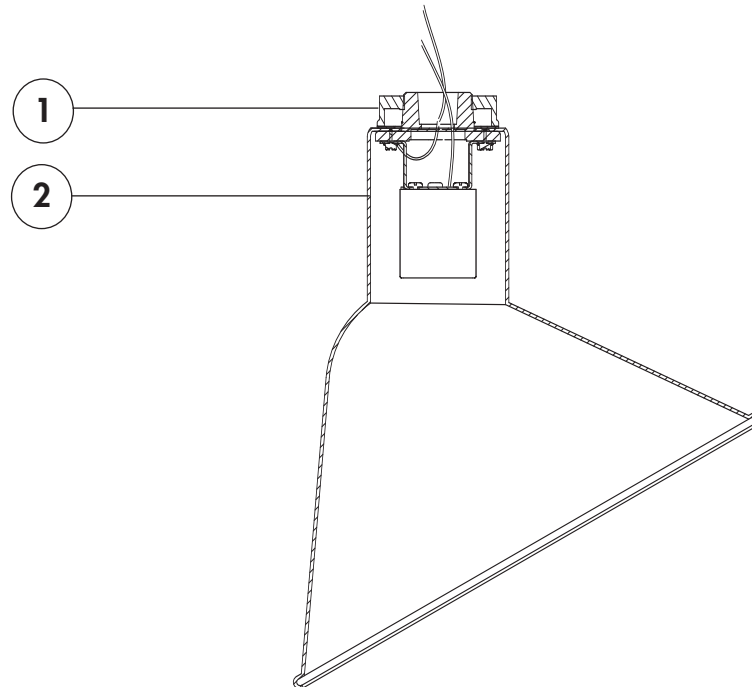

Visit our web site at www.daybritelighting.com

776 South Green Street Tupelo, MS 38804 Phone: 662-842-7212 Fax: 662-841-5501

189 Bullock Drive Markham, Ontario Canada L3P 1W4 Phone: 905-294-9570 Fax: 905-294-8911
Day-Brite Lighting reserves the right to make changes without notice. ©August 2006. DL.5M0806

DC-47130

Day-Brite® Lighting
a Genlyte company