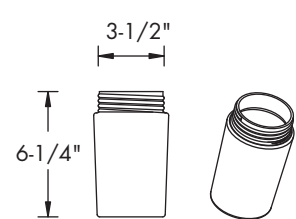

DIMENSIONS

ORDERING MATRIX

SAMPLE CATALOG NUMBER: BGEP

STYLE

- BGEC - Elongated Clear
- BGEP - Elongated Prismatic
- BGES - Elongated Sandblast (Standard for LED)
- BGEO - Elongated Opal
- BGRO - Round Opal (100W max. incandescent & 26C only)
- BGFO - Flat Opal (100W max. incandescent)
- BGEA - Elongated Amber
- BGEB - Elongated Blue
- BGER - Elongated Red
- BGEG - Elongated Green

ELONGATED

ROUND

FLAT

ORDERING MATRIX

DIMENSIONS

SAMPLE CATALOG NUMBER: 1393

SIZE

- 1387 - 12" Diameter
- 1389 - 14" Diameter
- 1393 - 16" Diameter
- 1395 - 18" Diameter

1393 - 16"
1395 - 18"

1387 - 12"
1389 - 14"