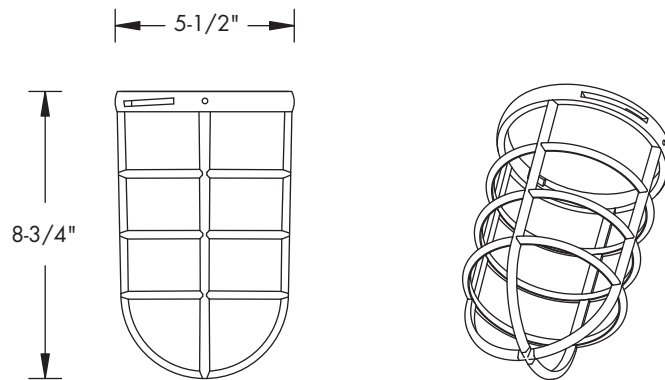

DIMENSIONS

ORDERING MATRIX

SAMPLE CATALOG NUMBER: BGU1-WT

STYLE
BGU1

PAINT COLORS

- | | |
|-----------------------|----------------------|
| WT - White | DB - Deep Ocean Blue |
| BK - Black | FG - Forest Green |
| BZ - Bronze | GB - Gloss Black |
| GY - Gray | CP - Metallic Copper |
| AL - Aluminum | BM - Metallic Bronze |
| GV - Galvanized | NK - Metallic Nickel |
| SY - Sunflower Yellow | GS - Greystone |
| FR - Fire Red | BS - Brownstone |
| LB - Cornflower Blue | |

DIMENSIONS

ORDERING MATRIX

SAMPLE CATALOG NUMBER: BGEP

STYLE

- BGEC - Elongated Clear
- BGEP - Elongated Prismatic
- BGES - Elongated Sandblast (Standard for LED)
- BGEO - Elongated Opal
- BGRO - Round Opal (100W max. incandescent & 26C only)
- BGFO - Flat Opal (100W max. incandescent)
- BGEA - Elongated Amber
- BGEB - Elongated Blue
- BGER - Elongated Red
- BGEG - Elongated Green

ELONGATED

ROUND

FLAT

ORDERING MATRIX

DIMENSIONS

SAMPLE CATALOG NUMBER: 1393

SIZE

- 1387 - 12" Diameter
- 1389 - 14" Diameter
- 1393 - 16" Diameter
- 1395 - 18" Diameter