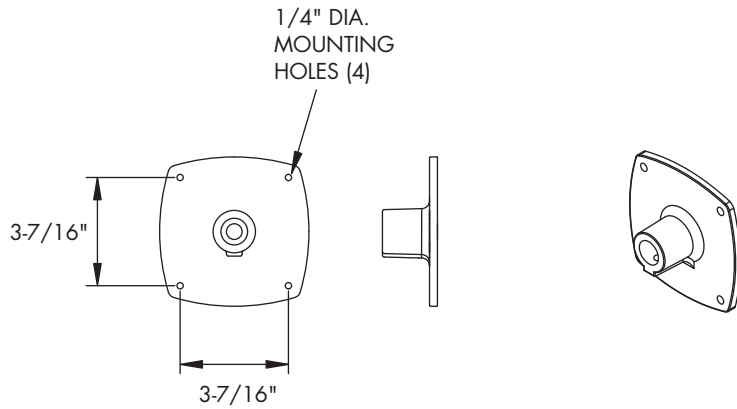

JOB NAME _____

TYPE _____

RLM SERIES ACCESSORIES WALL BRACKET/GLOBES/GUARDS

Day-Brite® Lighting

RLM SERIES ACCESSORIES: WALL BRACKETS/GLOBES/GUARDS

DC-47910.1

ORDERING MATRIX

SAMPLE CATALOG NUMBER: BWB-WT

STYLE
BWB

PAINT COLORS

WT - White	DB - Deep Ocean Blue
BK - Black	FG - Forest Green
BZ - Bronze	GB - Gloss Black
GY - Gray	CP - Metallic Copper
AL - Aluminum	BM - Metallic Bronze
GV - Galvanized	NK - Metallic Nickel
SY - Sunflower Yellow	GS - Greystone
FR - Fire Red	BS - Brownstone
LB - Cornflower Blue	

DIMENSIONS