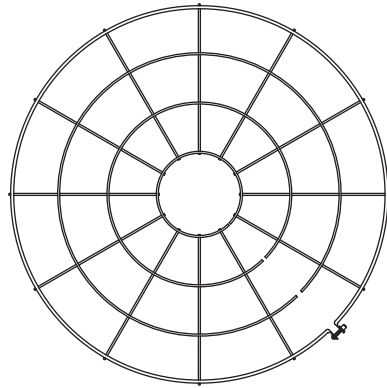

DIMENSIONS

ORDERING MATRIX

SAMPLE CATALOG NUMBER: BGEP

STYLE

- BGEC - Elongated Clear
- BGEP - Elongated Prismatic
- BGES - Elongated Sandblast (Standard for LED)
- BGEO - Elongated Opal
- BGRO - Round Opal (100W max. incandescent & 26C only)
- BGFO - Flat Opal (100W max. incandescent)
- BGEA - Elongated Amber
- BGEB - Elongated Blue
- BGER - Elongated Red
- BGEG - Elongated Green

ELONGATED

ROUND

FLAT

ORDERING MATRIX

DIMENSIONS

SAMPLE CATALOG NUMBER: 1393

SIZE

- 1387 - 12" Diameter
- 1389 - 14" Diameter
- 1393 - 16" Diameter
- 1395 - 18" Diameter

1393 - 16"
1395 - 18"

1387 - 12"
1389 - 14"