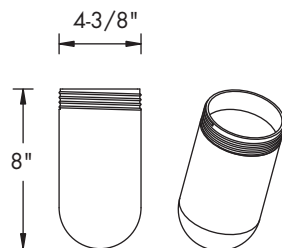

DIMENSIONS

ORDERING MATRIX

SAMPLE CATALOG NUMBER: BGU1-WT

STYLE
BGU1

PAINT COLORS

- | | |
|-----------------------|----------------------|
| WT - White | DB - Deep Ocean Blue |
| BK - Black | FG - Forest Green |
| BZ - Bronze | GB - Gloss Black |
| GY - Gray | CP - Metallic Copper |
| AL - Aluminum | BM - Metallic Bronze |
| GV - Galvanized | NK - Metallic Nickel |
| SY - Sunflower Yellow | GS - Greystone |
| FR - Fire Red | BS - Brownstone |
| LB - Cornflower Blue | |

DIMENSIONS

ORDERING MATRIX

SAMPLE CATALOG NUMBER: BGEP

STYLE

- BGEC - Elongated Clear
- BGEP - Elongated Prismatic
- BGES - Elongated Sandblast (Standard for LED)
- BGEO - Elongated Opal
- BGRO - Round Opal (100W max. incandescent & 26C only)
- BGFO - Flat Opal (100W max. incandescent)
- BGEA - Elongated Amber
- BGEB - Elongated Blue
- BGER - Elongated Red
- BGEG - Elongated Green

ELONGATED

ROUND

FLAT

ORDERING MATRIX

DIMENSIONS

SAMPLE CATALOG NUMBER: 1393

SIZE

- 1387 - 12" Diameter
- 1389 - 14" Diameter
- 1393 - 16" Diameter
- 1395 - 18" Diameter

1393 - 16"
1395 - 18"

1387 - 12"
1389 - 14"