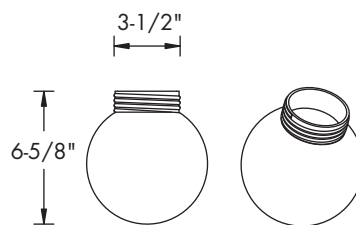

DIMENSIONS

ORDERING MATRIX

SAMPLE CATALOG NUMBER: BGEP

STYLE

- BGEC - Elongated Clear
- BGEP - Elongated Prismatic
- BGES - Elongated Sandblast (Standard for LED)
- BGEO - Elongated Opal
- BGRO - Round Opal (100W max. incandescent & 26C only)
- BGFO - Flat Opal (100W max. incandescent)
- BGEA - Elongated Amber
- BGEB - Elongated Blue
- BGER - Elongated Red
- BGEG - Elongated Green

ELONGATED

ROUND

FLAT

ORDERING MATRIX

DIMENSIONS

SAMPLE CATALOG NUMBER: 1393

SIZE

- 1387 - 12" Diameter
- 1389 - 14" Diameter
- 1393 - 16" Diameter
- 1395 - 18" Diameter

1393 - 16"
1395 - 18"

1387 - 12"
1389 - 14"