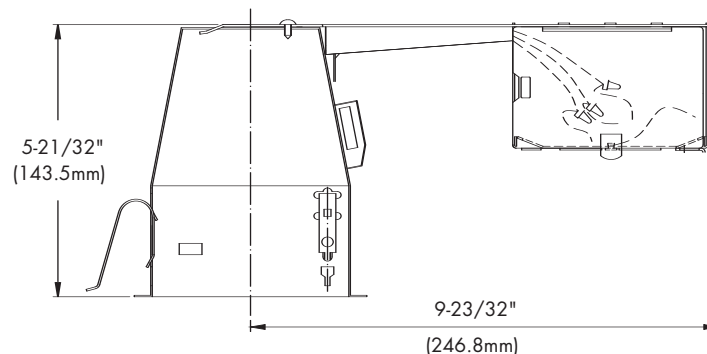

DIMENSIONS