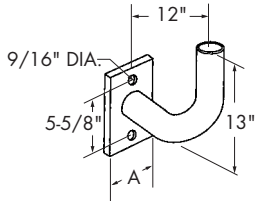

CAT. #	FINISH	TENON SIZE	WT. LBS.
WVT-2P	Primer	2-3/8"	5
WVT-2DB	Dk. Bronze	2-3/8"	5
WVT-2G	Galvanized	2-3/8"	5

CATALOG NUMBER

PB-2 - PARAPET BRACKET

CAT. #	FINISH	TENON SIZE	WT. LBS.
PB-2P	Primer	2-3/8"	4
PB-2DB	Dk. Bronze	2-3/8"	4
PB-2G	Galvanized	2-3/8"	4

CATALOG NUMBER

SPTA-4DB - SQUARE POLE TENON ADAPTOR

CAT. #	FINISH	TENON SIZE	A	WT. LBS.
SPTA-4DB	Dk. Bronze	2-3/8"	3"	7
SPTA-5DB	Dk. Bronze	2-3/8"	4"	8

CATALOG NUMBER

STB-2 - SIDE TENON POLE BRACKET

CAT. #	FINISH	TENON SIZE	WT. LBS.
STB-2P	Primer	2-3/8"	5
STB-2DB	Dk. Bronze	2-3/8"	5
STB-2G	Galvanized	2-3/8"	5

ORDERING INFORMATION

CATALOG NUMBER

SPRAB - RIGHT ANGLE BRACKET FOR SQUARE STEEL POLE MOUNTING

CAT. #	FINISH	TENON		WT. LBS.
		SIZE	A	
SPRAB-4P	Primer	2-3/8"	3-3/4"	8
SPRAB-5P	Primer	2-3/8"	4-3/4"	8
SPRAB-6P	Primer	2-3/8"	5-3/4"	9
SPRAB-4DB	Dk. Bronze	2-3/8"	3-3/4"	8
SPRAB-5DB	Dk. Bronze	2-3/8"	4-3/4"	8
SPRAB-6DB	Dk. Bronze	2-3/8"	5-3/4"	9
SPRAB-4G	Galvanized	2-3/8"	3-3/4"	8
SPRAB-5G	Galvanized	2-3/8"	4-3/4"	8
SPRAB-6G	Galvanized	2-3/8"	5-3/4"	9