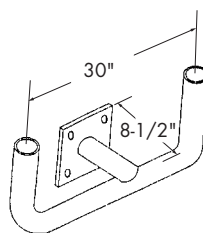

WSRAB-2 - RIGHT ANGLE BRACKET FOR WALL MOUNTING

CAT. #	FINISH	TENON SIZE	WT. LBS.
WSRAB-2P	Primer	2-3/8"	10
WSRAB-2DB	Dk. Bronze	2-3/8"	10
WSRAB-2G	Galvanized	2-3/8"	10

CATALOG NUMBER

WRAB - RIGHT ANGLE BRACKET FOR WALL MOUNTING

CAT. #	FINISH	TENON SIZE	WT. LBS.
WRAB-P	Primer	2-3/8"	8
WRAB-DB	Dk. Bronze	2-3/8"	8
WRAB-G	Galvanized	2-3/8"	8

CATALOG NUMBER

WRABH - RIGHT ANGLE BRACKET FOR WALL MOUNTING

CAT. #	FINISH	TENON SIZE	A	WT. LBS.
WRABH-P	Primer	2-3/8"	8-1/2"	10
WRABH-14-P	Primer	2-3/8"	14-1/2"	12
WRABH-DB	Dk. Bronze	2-3/8"	8-1/2"	10
WRABH-14-DB	Dk. Bronze	2-3/8"	14-1/2"	12
WRABH-G	Galvanized	2-3/8"	8-1/2"	10
WRABH-14-G	Galvanized	2-3/8"	14-1/2"	12

CATALOG NUMBER

WDRAB-2 - WALL DOUBLE RIGHT ANGLE BRACKET

CAT. #	FINISH	TENON SIZE	WT. LBS.
WDRAB-2P	Primer	2-3/8"	22
WDRAB-2DB	Dk. Bronze	2-3/8"	22
WDRAB-2G	Galvanized	2-3/8"	22

CATALOG NUMBER

WVT-2 - WALL VERTICAL TENON BRACKET

CATALOG NUMBER

SPTA-4DB - SQUARE POLE TENON ADAPTOR

CAT. #	FINISH	TENON SIZE	A	WT. LBS.
SPTA-4DB	Dk. Bronze	2-3/8"	3"	7
SPTA-5DB	Dk. Bronze	2-3/8"	4"	8

CATALOG NUMBER

STB-2 - SIDE TENON POLE BRACKET

CAT. #	FINISH	TENON SIZE	WT. LBS.
STB-2P	Primer	2-3/8"	5
STB-2DB	Dk. Bronze	2-3/8"	5
STB-2G	Galvanized	2-3/8"	5