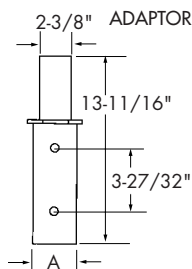

CATALOG NUMBER

WDRAB-2 - WALL DOUBLE RIGHT ANGLE BRACKET

CAT. #	FINISH	TENON SIZE	WT. LBS.
WDRAB-2P	Primer	2-3/8"	22
WDRAB-2DB	Dk. Bronze	2-3/8"	22
WDRAB-2G	Galvanized	2-3/8"	22

CATALOG NUMBER

WVT-2 - WALL VERTICAL TENON BRACKET

CAT. #	FINISH	TENON SIZE	WT. LBS.
WVT-2P	Primer	2-3/8"	5
WVT-2DB	Dk. Bronze	2-3/8"	5
WVT-2G	Galvanized	2-3/8"	5

CATALOG NUMBER

PB-2 - PARAPET BRACKET

CAT. #	FINISH	TENON SIZE	WT. LBS.
PB-2P	Primer	2-3/8"	4
PB-2DB	Dk. Bronze	2-3/8"	4
PB-2G	Galvanized	2-3/8"	4

CATALOG NUMBER

SPTA-4DB - SQUARE POLE TENON ADAPTOR

CAT. #	FINISH	TENON SIZE	A	WT. LBS.
SPTA-4DB	Dk. Bronze	2-3/8"	3"	7
SPTA-5DB	Dk. Bronze	2-3/8"	4"	8

CATALOG NUMBER

STB-2 - SIDE TENON POLE BRACKET

CAT. #	FINISH	TENON SIZE	WT. LBS.
STB-2P	Primer	2-3/8"	5
STB-2DB	Dk. Bronze	2-3/8"	5
STB-2G	Galvanized	2-3/8"	5