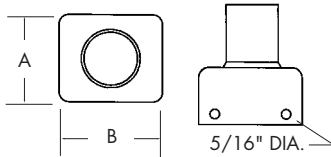

CATALOG NUMBER

SPTA-4DB - SQUARE POLE TENON ADAPTOR

CAT. #	FINISH	TENON SIZE	A	WT. LBS.
SPTA-4DB	Dk. Bronze	2-3/8"	3"	7
SPTA-5DB	Dk. Bronze	2-3/8"	4"	8

CATALOG NUMBER

STB-2 - SIDE TENON POLE BRACKET

CAT. #	FINISH	TENON SIZE	WT. LBS.
STB-2P	Primer	2-3/8"	5
STB-2DB	Dk. Bronze	2-3/8"	5
STB-2G	Galvanized	2-3/8"	5

ORDERING INFORMATION

CATALOG NUMBER

SPRAB - RIGHT ANGLE BRACKET FOR SQUARE STEEL POLE MOUNTING

CAT. #	FINISH	TENON		WT. LBS.
		SIZE	A	
SPRAB-4P	Primer	2-3/8"	3-3/4"	8
SPRAB-5P	Primer	2-3/8"	4-3/4"	8
SPRAB-6P	Primer	2-3/8"	5-3/4"	9
SPRAB-4DB	Dk. Bronze	2-3/8"	3-3/4"	8
SPRAB-5DB	Dk. Bronze	2-3/8"	4-3/4"	8
SPRAB-6DB	Dk. Bronze	2-3/8"	5-3/4"	9
SPRAB-4G	Galvanized	2-3/8"	3-3/4"	8
SPRAB-5G	Galvanized	2-3/8"	4-3/4"	8
SPRAB-6G	Galvanized	2-3/8"	5-3/4"	9

CATALOG NUMBER

WPTT - TOP TENON FOR LAMINATED WOOD POLE MOUNTING

CAT. #	FINISH	TENON		WT. LBS.
		SIZE	A B	
WPTT-45P	Primer	2-3/8"	4-15/16" 5-9/16"	7
WPTT-65P	Primer	2-3/8"	6-7/16" 5-9/16"	8
WPTT-76P	Primer	2-3/8"	7-3/16" 6-7/16"	9
WPTT-77P	Primer	2-3/8"	7-3/16" 7-3/16"	10
WPTT-45DB	Dk. Bronze	2-3/8"	4-15/16" 5-9/16"	7
WPTT-65DB	Dk. Bronze	2-3/8"	6-7/16" 5-9/16"	8
WPTT-76DB	Dk. Bronze	2-3/8"	7-3/16" 6-7/16"	9
WPTT-77DB	Dk. Bronze	2-3/8"	7-3/16" 7-3/16"	10
WPTT-45G	Galvanized	2-3/8"	4-15/16" 5-9/16"	7
WPTT-65G	Galvanized	2-3/8"	6-7/16" 5-9/16"	8
WPTT-76G	Galvanized	2-3/8"	7-3/16" 6-7/16"	9
WPTT-77G	Galvanized	2-3/8"	7-3/16" 7-3/16"	10