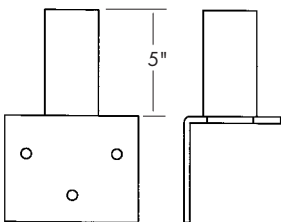

CAT. #	FINISH	TENON SIZE	WT. LBS.
WRAB-P	Primer	2-3/8"	8
WRAB-DB	Dk. Bronze	2-3/8"	8
WRAB-G	Galvanized	2-3/8"	8

CATALOG NUMBER

WRABH - RIGHT ANGLE BRACKET FOR WALL MOUNTING

CAT. #	FINISH	TENON SIZE	A	WT. LBS.
WRABH-P	Primer	2-3/8"	8-1/2"	10
WRABH-14-P	Primer	2-3/8"	14-1/2"	12
WRABH-DB	Dk. Bronze	2-3/8"	8-1/2"	10
WRABH-14-DB	Dk. Bronze	2-3/8"	14-1/2"	12
WRABH-G	Galvanized	2-3/8"	8-1/2"	10
WRABH-14-G	Galvanized	2-3/8"	14-1/2"	12

CATALOG NUMBER

WDRAB-2 - WALL DOUBLE RIGHT ANGLE BRACKET

CAT. #	FINISH	TENON SIZE	WT. LBS.
WDRAB-2P	Primer	2-3/8"	22
WDRAB-2DB	Dk. Bronze	2-3/8"	22
WDRAB-2G	Galvanized	2-3/8"	22

CATALOG NUMBER

WVT-2 - WALL VERTICAL TENON BRACKET

CAT. #	FINISH	TENON SIZE	WT. LBS.
WVT-2P	Primer	2-3/8"	5
WVT-2DB	Dk. Bronze	2-3/8"	5
WVT-2G	Galvanized	2-3/8"	5

CATALOG NUMBER

PB-2 - PARAPET BRACKET

CAT. #	FINISH	TENON SIZE	WT. LBS.
PB-2P	Primer	2-3/8"	4
PB-2DB	Dk. Bronze	2-3/8"	4
PB-2G	Galvanized	2-3/8"	4

CATALOG NUMBER

SPTA-4DB - SQUARE POLE TENON ADAPTOR

CAT. #	FINISH	TENON SIZE	A	WT. LBS.
SPTA-4DB	Dk. Bronze	2-3/8"	3"	7
SPTA-5DB	Dk. Bronze	2-3/8"	4"	8

CATALOG NUMBER

STB-2 - SIDE TENON POLE BRACKET

CAT. #	FINISH	TENON SIZE	WT. LBS.
STB-2P	Primer	2-3/8"	5
STB-2DB	Dk. Bronze	2-3/8"	5
STB-2G	Galvanized	2-3/8"	5