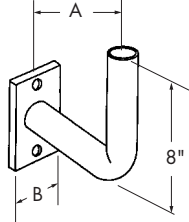

CATALOG NUMBER

WPTT - TOP TENON FOR LAMINATED WOOD POLE MOUNTING

CAT. #	FINISH	TENON		WT. LBS.
		SIZE	A B	
WPTT-45P	Primer	2-3/8"	4-15/16" 5-9/16"	7
WPTT-65P	Primer	2-3/8"	6-7/16" 5-9/16"	8
WPTT-76P	Primer	2-3/8"	7-3/16" 6-7/16"	9
WPTT-77P	Primer	2-3/8"	7-3/16" 7-3/16"	10
WPTT-45DB	Dk. Bronze	2-3/8"	4-15/16" 5-9/16"	7
WPTT-65DB	Dk. Bronze	2-3/8"	6-7/16" 5-9/16"	8
WPTT-76DB	Dk. Bronze	2-3/8"	7-3/16" 6-7/16"	9
WPTT-77DB	Dk. Bronze	2-3/8"	7-3/16" 7-3/16"	10
WPTT-45G	Galvanized	2-3/8"	4-15/16" 5-9/16"	7
WPTT-65G	Galvanized	2-3/8"	6-7/16" 5-9/16"	8
WPTT-76G	Galvanized	2-3/8"	7-3/16" 6-7/16"	9
WPTT-77G	Galvanized	2-3/8"	7-3/16" 7-3/16"	10

CATALOG NUMBER

SPRABH - RIGHT ANGLE BRACKET FOR SQUARE STEEL POLE MOUNTING

CAT. #	FINISH	TENON			WT. LBS.
		SIZE	A	B	
SPRABH-4P	Primer	2-3/8"	8-1/2"	3-3/4"	10
SPRABH-5P	Primer	2-3/8"	8-1/2"	4-3/4"	10
SPRABH-6P	Primer	2-3/8"	8-1/2"	5-3/4"	11
SPRABH-14-4P	Primer	2-3/8"	14-1/2"	3-3/4"	12
SPRABH-14-5P	Primer	2-3/8"	14-1/2"	4-3/4"	12
SPRABH-14-6P	Primer	2-3/8"	14-1/2"	5-3/4"	13
SPRABH-4DB	Dk. Bronze	2-3/8"	8-1/2"	3-3/4"	10
SPRABH-5DB	Dk. Bronze	2-3/8"	8-1/2"	4-3/4"	10
SPRABH-6DB	Dk. Bronze	2-3/8"	8-1/2"	5-3/4"	11
SPRABH-14-4DB	Dk. Bronze	2-3/8"	14-1/2"	3-3/4"	12
SPRABH-14-5DB	Dk. Bronze	2-3/8"	14-1/2"	4-3/4"	12
SPRABH-14-6DB	Dk. Bronze	2-3/8"	14-1/2"	5-3/4"	13
SPRABH-4G	Galvanized	2-3/8"	8-1/2"	3-3/4"	10
SPRABH-5G	Galvanized	2-3/8"	8-1/2"	4-3/4"	10
SPRABH-6G	Galvanized	2-3/8"	8-1/2"	5-3/4"	11
SPRABH-14-4G	Galvanized	2-3/8"	14-1/2"	3-3/4"	12
SPRABH-14-5G	Galvanized	2-3/8"	14-1/2"	4-3/4"	12
SPRABH-14-6G	Galvanized	2-3/8"	14-1/2"	5-3/4"	13