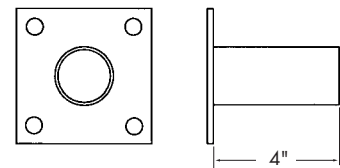

CATALOG NUMBER

WDRAB-2 - WALL DOUBLE RIGHT ANGLE BRACKET

CAT. #	FINISH	TENON SIZE	WT. LBS.
WDRAB-2P	Primer	2-3/8"	22
WDRAB-2DB	Dk. Bronze	2-3/8"	22
WDRAB-2G	Galvanized	2-3/8"	22

CATALOG NUMBER

WVT-2 - WALL VERTICAL TENON BRACKET