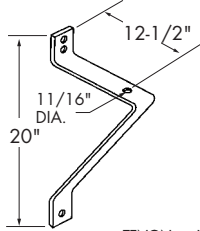

JOB NAME _____

TYPE _____

ORDERING INFORMATION

CATALOG NUMBER

SAB - SIDE ANGLE BRACKET

CAT. #	FINISH	TENON SIZE	WT. LBS.
SAB-P	Primer	2-3/8"	8
SAB-DB	Dk. Bronze	2-3/8"	8
SAB-G	Galvanized	2-3/8"	8

CATALOG NUMBER

WSRAB-2 - RIGHT ANGLE BRACKET FOR WALL MOUNTING

CAT. #	FINISH	TENON SIZE	WT. LBS.
WSRAB-2P	Primer	2-3/8"	10
WSRAB-2DB	Dk. Bronze	2-3/8"	10
WSRAB-2G	Galvanized	2-3/8"	10

CATALOG NUMBER

WRAB - RIGHT ANGLE BRACKET FOR WALL MOUNTING

CAT. #	FINISH	TENON SIZE	WT. LBS.
WRAB-P	Primer	2-3/8"	8
WRAB-DB	Dk. Bronze	2-3/8"	8
WRAB-G	Galvanized	2-3/8"	8

CATALOG NUMBER

WRABH - RIGHT ANGLE BRACKET FOR WALL MOUNTING

CAT. #	FINISH	TENON SIZE	A	WT. LBS.
WRABH-P	Primer	2-3/8"	8-1/2"	10
WRABH-14-P	Primer	2-3/8"	14-1/2"	12
WRABH-DB	Dk. Bronze	2-3/8"	8-1/2"	10
WRABH-14-DB	Dk. Bronze	2-3/8"	14-1/2"	12
WRABH-G	Galvanized	2-3/8"	8-1/2"	10
WRABH-14-G	Galvanized	2-3/8"	14-1/2"	12

CATALOG NUMBER

SPTA-4DB - SQUARE POLE TENON ADAPTOR

CAT. #	FINISH	TENON SIZE	A	WT. LBS.
SPTA-4DB	Dk. Bronze	2-3/8"	3"	7
SPTA-5DB	Dk. Bronze	2-3/8"	4"	8

CATALOG NUMBER

STB-2 - SIDE TENON POLE BRACKET

CAT. #	FINISH	TENON SIZE	WT. LBS.
STB-2P	Primer	2-3/8"	5
STB-2DB	Dk. Bronze	2-3/8"	5
STB-2G	Galvanized	2-3/8"	5