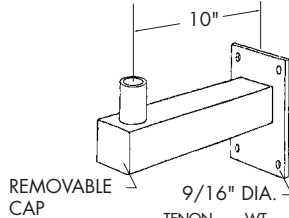

JOB NAME _____

TYPE _____

ORDERING INFORMATION

CATALOG NUMBER

SAB - SIDE ANGLE BRACKET

CAT. #	FINISH	TENON SIZE	WT. LBS.
SAB-P	Primer	2-3/8"	8
SAB-DB	Dk. Bronze	2-3/8"	8
SAB-G	Galvanized	2-3/8"	8

CATALOG NUMBER

WSRAB-2 - RIGHT ANGLE BRACKET FOR WALL MOUNTING

CAT. #	FINISH	TENON SIZE	WT. LBS.
WSRAB-2P	Primer	2-3/8"	10
WSRAB-2DB	Dk. Bronze	2-3/8"	10
WSRAB-2G	Galvanized	2-3/8"	10

CATALOG NUMBER

WRAB - RIGHT ANGLE BRACKET FOR WALL MOUNTING