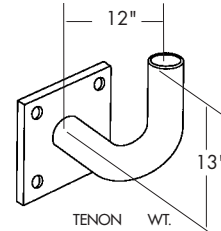

JOB NAME _____

TYPE _____

ORDERING INFORMATION

CATALOG NUMBER

SAB - SIDE ANGLE BRACKET

CAT. #	FINISH	TENON SIZE	WT. LBS.
SAB-P	Primer	2-3/8"	8
SAB-DB	Dk. Bronze	2-3/8"	8
SAB-G	Galvanized	2-3/8"	8

CATALOG NUMBER

WSRAB-2 - RIGHT ANGLE BRACKET FOR WALL MOUNTING

CAT. #	FINISH	TENON SIZE	WT. LBS.
WSRAB-2P	Primer	2-3/8"	10
WSRAB-2DB	Dk. Bronze	2-3/8"	10
WSRAB-2G	Galvanized	2-3/8"	10

CATALOG NUMBER

WRAB - RIGHT ANGLE BRACKET FOR WALL MOUNTING

CAT. #	FINISH	TENON SIZE	WT. LBS.
WRAB-P	Primer	2-3/8"	8
WRAB-DB	Dk. Bronze	2-3/8"	8
WRAB-G	Galvanized	2-3/8"	8

CATALOG NUMBER

WRABH - RIGHT ANGLE BRACKET FOR WALL MOUNTING

CAT. #	FINISH	TENON SIZE	A	WT. LBS.
WRABH-P	Primer	2-3/8"	8-1/2"	10
WRABH-14-P	Primer	2-3/8"	14-1/2"	12
WRABH-DB	Dk. Bronze	2-3/8"	8-1/2"	10
WRABH-14-DB	Dk. Bronze	2-3/8"	14-1/2"	12
WRABH-G	Galvanized	2-3/8"	8-1/2"	10
WRABH-14-G	Galvanized	2-3/8"	14-1/2"	12

CATALOG NUMBER

SPTA-4DB - SQUARE POLE TENON ADAPTOR

CAT. #	FINISH	TENON SIZE	A	WT. LBS.
SPTA-4DB	Dk. Bronze	2-3/8"	3"	7
SPTA-5DB	Dk. Bronze	2-3/8"	4"	8

CATALOG NUMBER

STB-2 - SIDE TENON POLE BRACKET

CAT. #	FINISH	TENON SIZE	WT. LBS.
STB-2P	Primer	2-3/8"	5
STB-2DB	Dk. Bronze	2-3/8"	5
STB-2G	Galvanized	2-3/8"	5