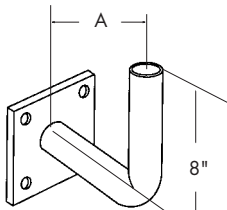

JOB NAME _____

TYPE _____

ORDERING INFORMATION

CATALOG NUMBER

SAB - SIDE ANGLE BRACKET

CAT. #	FINISH	TENON SIZE	WT. LBS.
SAB-P	Primer	2-3/8"	8
SAB-DB	Dk. Bronze	2-3/8"	8
SAB-G	Galvanized	2-3/8"	8

CATALOG NUMBER

WSRAB-2 - RIGHT ANGLE BRACKET FOR WALL MOUNTING

CAT. #	FINISH	TENON SIZE	WT. LBS.
WSRAB-2P	Primer	2-3/8"	10
WSRAB-2DB	Dk. Bronze	2-3/8"	10
WSRAB-2G	Galvanized	2-3/8"	10

CATALOG NUMBER

WRAB - RIGHT ANGLE BRACKET FOR WALL MOUNTING

CAT. #	FINISH	TENON SIZE	WT. LBS.
WRAB-P	Primer	2-3/8"	8
WRAB-DB	Dk. Bronze	2-3/8"	8
WRAB-G	Galvanized	2-3/8"	8

CATALOG NUMBER

WRABH - RIGHT ANGLE BRACKET FOR WALL MOUNTING

CAT. #	FINISH	TENON SIZE	A	WT. LBS.
WRABH-P	Primer	2-3/8"	8-1/2"	10
WRABH-14-P	Primer	2-3/8"	14-1/2"	12
WRABH-DB	Dk. Bronze	2-3/8"	8-1/2"	10
WRABH-14-DB	Dk. Bronze	2-3/8"	14-1/2"	12
WRABH-G	Galvanized	2-3/8"	8-1/2"	10
WRABH-14-G	Galvanized	2-3/8"	14-1/2"	12

CATALOG NUMBER

SPTA-4DB - SQUARE POLE TENON ADAPTOR

CAT. #	FINISH	TENON SIZE	A	WT. LBS.
SPTA-4DB	Dk. Bronze	2-3/8"	3"	7
SPTA-5DB	Dk. Bronze	2-3/8"	4"	8

CATALOG NUMBER

STB-2 - SIDE TENON POLE BRACKET

CAT. #	FINISH	TENON SIZE	WT. LBS.
STB-2P	Primer	2-3/8"	5
STB-2DB	Dk. Bronze	2-3/8"	5
STB-2G	Galvanized	2-3/8"	5