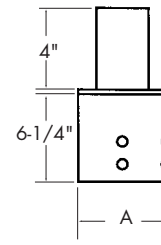

CATALOG NUMBER

RPTR - TENON REDUCER BRACKETS FOR POLE TOP MOUNTING