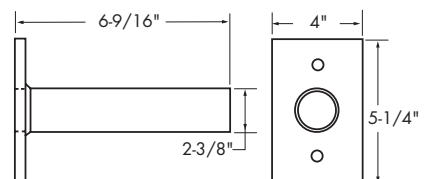

CATALOG NUMBER

SPTA-4DB - SQUARE POLE TENON ADAPTOR

CAT. #	FINISH	TENON SIZE	A	WT. LBS.
SPTA-4DB	Dk. Bronze	2-3/8"	3"	7
SPTA-5DB	Dk. Bronze	2-3/8"	4"	8

CATALOG NUMBER

STB-2 - SIDE TENON POLE BRACKET

CAT. #	FINISH	TENON SIZE	WT. LBS.
STB-2P	Primer	2-3/8"	5
STB-2DB	Dk. Bronze	2-3/8"	5
STB-2G	Galvanized	2-3/8"	5

ORDERING INFORMATION

CATALOG NUMBER

SPRAB - RIGHT ANGLE BRACKET FOR SQUARE STEEL POLE MOUNTING

CAT. #	FINISH	TENON		WT. LBS.
		SIZE	A	
SPRAB-4P	Primer	2-3/8"	3-3/4"	8
SPRAB-5P	Primer	2-3/8"	4-3/4"	8
SPRAB-6P	Primer	2-3/8"	5-3/4"	9
SPRAB-4DB	Dk. Bronze	2-3/8"	3-3/4"	8
SPRAB-5DB	Dk. Bronze	2-3/8"	4-3/4"	8
SPRAB-6DB	Dk. Bronze	2-3/8"	5-3/4"	9
SPRAB-4G	Galvanized	2-3/8"	3-3/4"	8
SPRAB-5G	Galvanized	2-3/8"	4-3/4"	8
SPRAB-6G	Galvanized	2-3/8"	5-3/4"	9