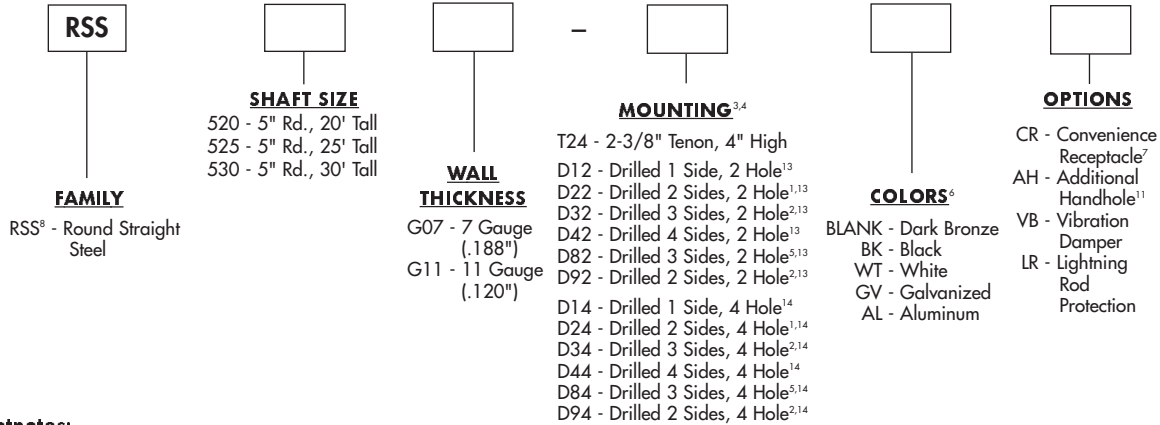

# RSS - ROUND STRAIGHT STEEL POLES

20'-30' Height  
5" Round

JOB NAME: \_\_\_\_\_  
 FIXTURE TYPE: \_\_\_\_\_  
 POLE NUMBER: \_\_\_\_\_

## ORDERING MATRIX

SAMPLE CATALOG NUMBER: RSS520G11-D22

### Footnotes:

- <sup>1</sup>Drilled at 180° apart.
- <sup>2</sup>Drilled at 90° apart.
- <sup>3</sup>2 Hole Pattern for SBX400.
- <sup>4</sup>4 Hole Pattern for SBX1000.
- <sup>5</sup>Drilled at 120° apart.
- <sup>6</sup>Other colors available, consult Day-Brite Lighting or your local Genlyte Thomas Lighting Representative.
- <sup>7</sup>Convenience receptacle options provides for mounting of receptacle by other; receptacle not included.

## DIMENSIONS & EPA'S

Catalog No. <sup>16</sup>	Height (ft)	Shaft Size (base x top)	Mounting	Wall Thick (in)	Base Thick (in)	Base Size (in sq)	Bolt Circle (in)	Anchor Bolt (in)	80 MPH <sup>15</sup>		90 MPH <sup>15</sup>		100 MPH <sup>15</sup>	
									EPA	WT	EPA	WT	EPA	WT
RSS520G11-XXX	20'	5"	Drilled or Tenon	.120"	.75"	10.5"	8±1"	.75"x 17"x 3"	11.7	300	9.1	230	7.2	180
RSS525G11-XXX	25'	5"	Drilled or Tenon	.120"	.75"	10.5"	8±1"	.75"x 17"x 3"	7.2	180	5.5	150	4.2	150
RSS525G07-XXX	25'	5"	Drilled or Tenon	.188"	.75"	10.5"	8±1"	.75"x 17"x 3"	12.1	300	9.4	250	7.4	200
RSS530G11-XXX	30'	5"	Drilled or Tenon	.120"	.75"	10.5"	8±1"	.75"x 17"x 3"	4.2	150	3.0	125	2.2	100
RSS530G07-XXX	30'	5"	Drilled or Tenon	.188"	.75"	10.5"	8±1"	.75"x 17"x 3"	8.0	200	6.5	160	4.7	125