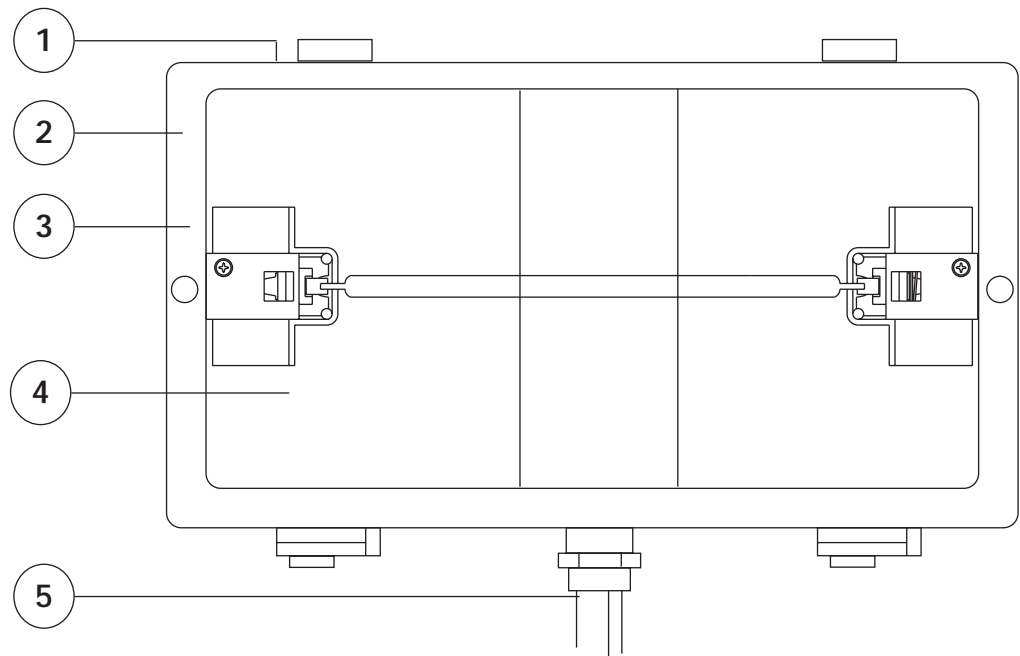

### DIMENSIONS

**WEIGHT = 8.0 lbs.**

## PHOTOMETRICS

UNITS SHOWN IN TERMS OF MOUNTING HEIGHT

CATALOG NUMBER: NQF1500  
 TEST NUMBER: 21507  
 LAMP: T3 QUARTZ HALOGEN  
 WATTAGE: 1500 WATTS  
 LUMENS: 33,000  
 TILT ANGLE: 45°  
 MOUNTING HEIGHT: 30 FEET

LIGHT LEVEL MULTIPLYING FACTORS	
MOUNTING HEIGHT	MULTIPLIER
40'	0.56
35'	0.74
30'	1.00
25'	1.44
20'	2.25
15'	4.00

## PRODUCT FEATURES

UL 1598 Listed for Wet Location.

1. One piece die cast aluminum housing. Available in dark bronze as standard or white as an option.
2. One piece die cast aluminum door.
3. Silicone extruded gasketing.
4. Tempered glass lens is thermal, shock and impact resistant.
5. 1/2" NPT die cast aluminum adjustable arm.