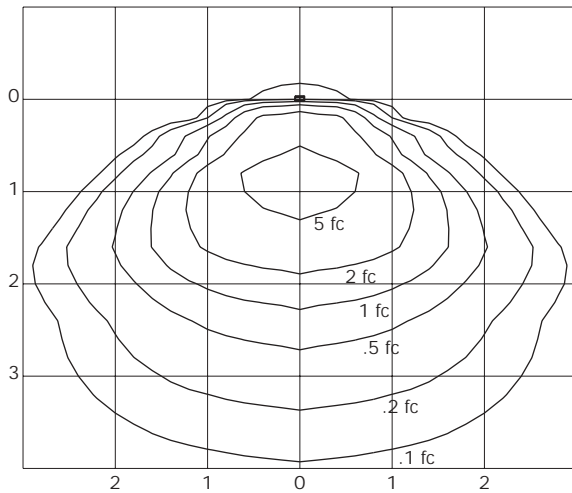

PHOTOMETRICS

UNITS SHOWN IN TERMS OF MOUNTING HEIGHT

CATALOG NUMBER: NQF1500
TEST NUMBER: 21507
LAMP: T3 QUARTZ HALOGEN
WATTAGE: 1500 WATTS
LUMENS: 33,000
TILT ANGLE: 45°
MOUNTING HEIGHT: 30 FEET

LIGHT LEVEL MULTIPLYING FACTORS	
MOUNTING HEIGHT	MULTIPLIER
40'	0.56
35'	0.74
30'	1.00
25'	1.44
20'	2.25
15'	4.00

PRODUCT FEATURES

UL 1598 Listed for Wet Location.

1. One piece die cast aluminum housing. Available in dark bronze as standard or white as an option.
2. One piece die cast aluminum door.
3. Silicone extruded gasketing.
4. Tempered glass lens is thermal, shock and impact resistant.
5. 1/2" NPT die cast aluminum adjustable arm.