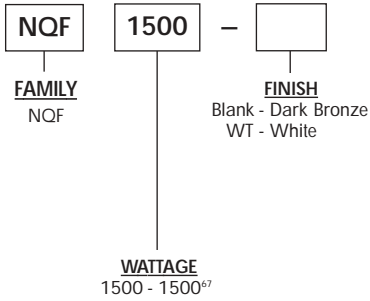

ORDERING MATRIX

SAMPLE CATALOG NUMBER: NQF1500