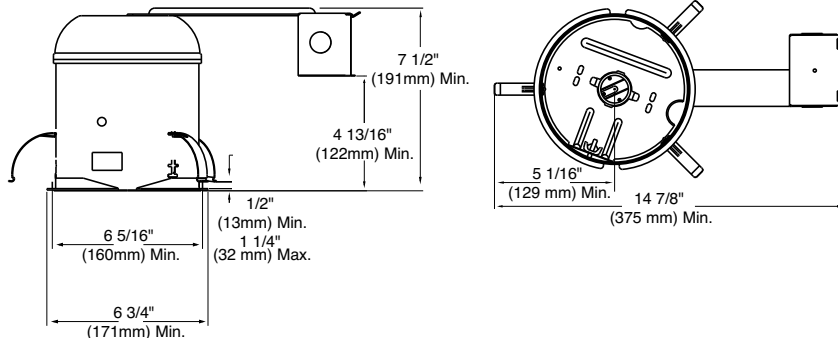

Custom colors are available on select trims. Please see the Decorative Trims link at www.caprilighting.com to download brochure and for further details.

SPECIFICATIONS

- Housing** - Constructed of .032 aluminum. Accommodates ceilings from 1/2" to 1-1/4" thick. For remodel application. Accommodates lamps up to 90 watts for IC applications and lamps up to 150 watts for Non-IC applications where thermal insulation is kept a minimum of three inches from housing. Dome constructed of heavy-duty steel.
- Installation** - For installation from below finished ceiling.
- Socket** - Medium base screw shell porcelain socket, mounted with snap-in clips to adjustable socket plate. Stepless adjustable socket holder, retained by single wingnut, adjusts vertically to accommodate a wide variety of lamp and trim options.

4. **Junction Box** - Large 17 cubic inch 20 gauge steel with snap on covers and grounding pigtailed. Knockouts for 1/2" conduit. Meets all safety requirements for UL and the N.E.C.

5. **Thermal Protection** - Standard thermal protection device inside housing automatically takes fixture out of service if temperature becomes excessive from overlamp-ing, or wrong lamp/trim combination.

DIMENSIONS

REV. 01/08

6" TRIMS

R18P
White Eyeball (shown)
R18PB Polished Brass
R18BRN Brushed Nickel Eyeball
Socket Supporting
30 Tilt
8" O.D. (203 mm)

Housing	Lamp	IC	Non-IC
CR1	PAR30LN	75W	75W
CRR1	PAR30	75W	75W
QL1	R/BR30	75W	100W
PR1			
R150ASIC	PAR30LN	75W	
	R/BR30	75W	
PR75ASIC	PAR30LN	75W	
QL75ASIC	PAR30	75W	