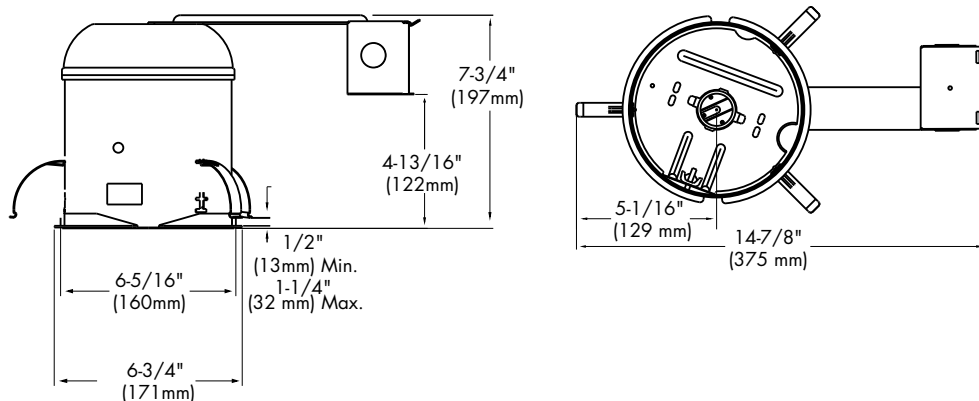

5. **IC & Non-IC** - Housing is UL Listed for direct contact with thermal insulation. For Non-IC applications higher wattages may be used. Insulation must be kept three inches away from housing in Non-IC applications.

6. **Thermal Protection** - Standard thermal protection device inside housing automatically takes fixture out of service if temperature becomes excessive from contact with insulation, overlampping, or wrong lamp/trim combination.

7. **c/UL Listed** for Damp Locations and Through Branch Wiring, 4 in/4 out.

8. **AirSeal™**: Fixture is AirSeal™ rated according to ASTM E283 to no more than 2.0 cubic feet of air per minute at 75 pascals. Fixture meets Washington State Energy Code and Energy Conservation Code.

Accessories (Order separately)

Enlarge Trim Ring **OV2**
(For use with full reflector, socket supporting IC type trims.)

Options

Quick Plug..... **QP**

DIMENSIONS

REV. 01/08