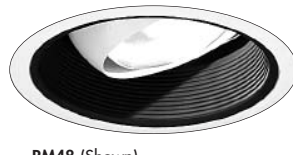

RM48 (Shown)
Black Stepped Baffle
Regressed White Eyeball

RM48W
White Stepped Baffle
Regressed White Eyeball
7-3/8" O.D. (187 mm)

Housing	Lamp	IC	Non-IC
R10	R/BR30		75W
	PAR30L		75W
PRR75ICX	R/BR30	75W	
R9	PAR30L		75W
RR9	R/BR30		75W