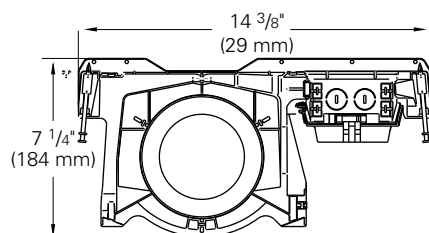

7. **c/UL Listed** for Damp Locations and Through Branch Wiring, 4 in/4 out.

8. **AirSeal** rated to ASTM E283.

## DIMENSIONS

NOTE: Shown with IC Trim

REV. 01/08