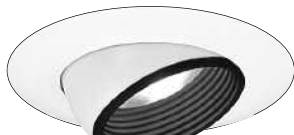

R138BK
Par 20 Eyeball (shown)

R138W
Par 20 Eyeball
White with White Baffle
R138PB
Par 20 Eyeball
Polished Brass with Black Baffle
Socket Supporting

Housing	Lamp	IC	Non-IC
QL5	PAR20	50W	50W
CR5	PAR20	50W	50W
CRR5	PAR20	50W	50W
R5	PAR20	50W