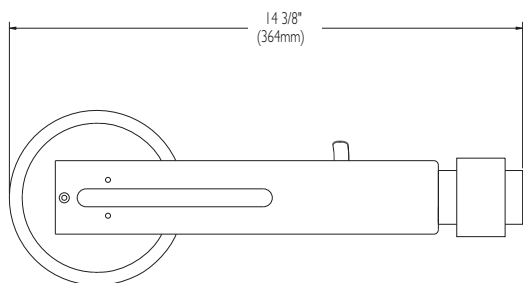

DIMENSIONS