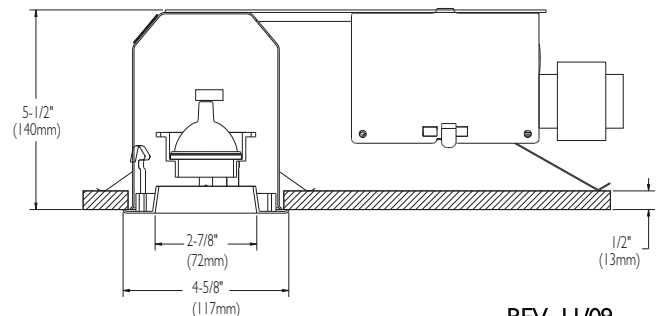

DIMENSIONS