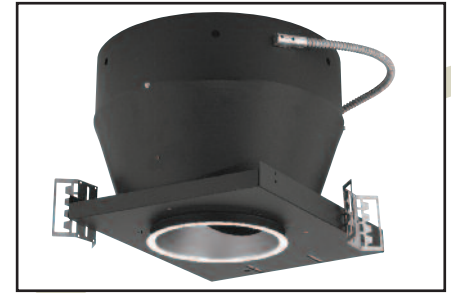

OM8500PAR56RADJ45

8" PAR Recessed Adjustables

CAT. NO:

TYPE: PROJECT: