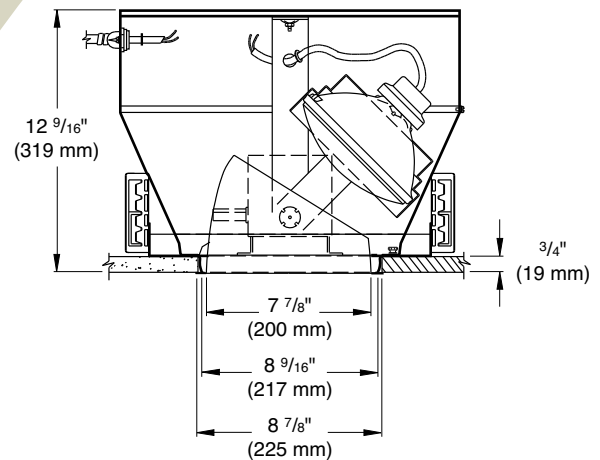

## 8" PAR Recessed Adjustables

CAT. NO:

TYPE: PROJECT:

#### Specifications

- Mounting pan** - Precision die-formed 20 gauge bonderized steel mounting pan.
- Housing** - Housing of 20 gauge bonderized steel, matte black finish. Locking yoke allows full 360° horizontal rotation and 45° vertical tilt for aiming flexibility.
- Installation** - Mounting pan has pre-installed universal mounting brackets with vertical adjustment. Junction box and mounting brackets are accessible from below ceiling. Allow 2" above unit for servicing from below. For 30" C-channel hanger pair, specify Q1030 accessory, ordered separately. For 27" flat bar hangers, specify Q1031 accessory, ordered separately.
- Trim** - Precision spun .051 aluminum, self flanged with clear specular Alzak finish. Standard flat flange is painted white. Optional polished flange matching finish available, add FF to catalog number.
- Baffle** - Precision machined .051 aluminum with deep grooves to eliminate aperture glare, anodized matte black or matte white finish. Standard flat flange is painted white. Optional black flange available, add FF to catalog number.
- Socket** - Porcelain 125V mogul end prong socket with nickel-plated copper contacts and 200°C wire.
- Junction box** - Large 28-cubic inch 14 gauge galvanized steel with snap-on covers. Approved for through wiring with up to 8 #12 AWG conductors.
- Thermal protection** - A thermal protection device which meets all U.L. and NEC requirements is standard.
- U.L. Listed** - For use in damp locations, marked spacing required and approved for Through Branch Circuit Wiring. I.B.E.W. union made.