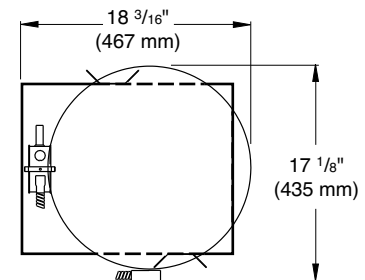

1. **Mounting pan** - Precision die-formed 20 gauge bonderized steel mounting pan.
2. **Housing** - Housing of 20 gauge bonderized steel, matte black finish. Locking yoke allows full 360° horizontal rotation and 45° vertical tilt for aiming flexibility.
3. **Installation** - Mounting pan has pre-installed universal mounting brackets with vertical adjustment. Junction box and mounting brackets are accessible from below ceiling. Allow 2" above unit for servicing from below. For 30" C-channel hanger pair, specify Q1030 accessory, ordered separately. For 27" flat bar hangers, specify Q1031 accessory, ordered separately.
4. **Trim** - Precision spun .051 aluminum, self flanged with clear specular Alzak finish. Standard flat flange is painted white. Optional polished flange matching finish available, add FF to catalog number.
5. **Baffle** - Precision machined .051 aluminum with deep grooves to eliminate aperture glare, anodized matte black or matte white finish. Standard flat flange is painted white. Optional black flange available, add FF to catalog number.
6. **Socket** - Porcelain 125V mogul end prong socket with nickel-plated copper contacts and 200°C wire.
7. **Junction box** - Large 28-cubic inch 14 gauge galvanized steel with snap-on covers. Approved for through wiring with up to 8 #12 AWG conductors.
8. **Thermal protection** - A thermal protection device which meets all U.L. and NEC requirements is standard.
9. **U.L. Listed** - For use in damp locations, marked spacing required and approved for Through Branch Circuit Wiring. I.B.E.W. union made.