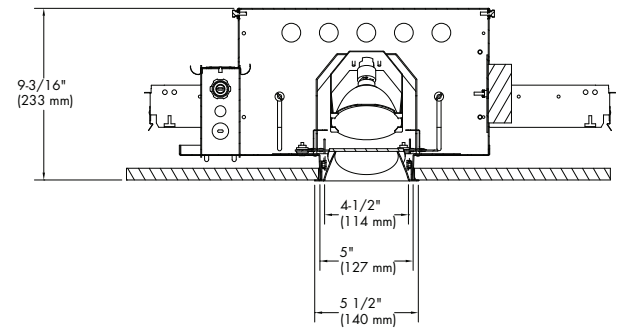

OM470T4CMHLWW

4" T4.5 CMH Lensed Wall Wash

CAT. NO:

TYPE: PROJECT:

PRODUCT INFORMATION

Applications

Recessed metal halide lensed wall washer for uniform illumination or grazing of vertical surfaces such as walls, surfaces, murals, and textured surfaces. Spread lens smooths the beam distribution and conceals the light source from view. Low brightness paracone matches other Omega reflectors for a unified appearance in the ceiling.

Specifications

1. Housing - 20 gauge steel housing with matte black powder coat finish. Accommodates ceilings up to 1-3/8" thick.
2. Ballast - Electronic high power factor; with <15% THD. Includes internal ignitor; and thermal protection. Ballast requires a minimum starting temperature of 5°F.
3. Installation - Housing features, pre-installed c-channels with vertical and horizontal adjustments. Ballast, junction box and c-channels are accessible from below ceiling. For 27" flat bar hanger pair, specify Q1031 accessory, ordered separately.
4. Wall Wash Optics - Spread lens made of heat resistant borosilicate. Spun aluminum trim, self flanged, with proprietary Alzak finish. Standard flange finish is painted white. For optional polished flange add "FF" suffix.
5. Aiming - Full rotation of 362° prevents dead spots in aiming. Positive tilt and rotation locking for stability during relamping and over the life of the product.
6. Socket - Porcelain G8.5 bi-pin base.
7. Top Relamping - Lamp and ballast are serviceable from above or below the ceiling.
8. Lamp - Lamps included.
9. U.L. Listed - For use in damp locations and approved for Through Branch Circuit Wiring, I.B.E.W. union made.