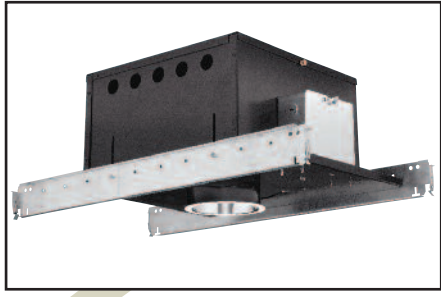

OM470T4CMHLWW

4" T4.5 CMH Lensed Wall Wash

CAT. NO:

TYPE: PROJECT:

PRODUCT INFORMATION

Applications

Recessed metal halide lensed wall washer for uniform illumination or grazing of vertical surfaces such as walls, surfaces, murals, and textured surfaces. Spread lens smooths the beam distribution and conceals the light source from view. Low brightness paracone matches other Omega reflectors for a unified appearance in the ceiling.

Specifications

1. Housing - 20 gauge steel housing with matte black powder coat finish. Accommodates ceilings up to 1-3/8" thick.
2. Ballast - Electronic high power factor; with <15% THD. Includes internal ignitor; and thermal protection. Ballast requires a minimum starting temperature of 5°F.
3. Installation - Housing features, pre-installed c-channels with vertical and horizontal adjustments. Ballast, junction box and c-channels are accessible from below ceiling. For 27" flat bar hanger pair, specify Q1031 accessory, ordered separately.
4. Wall Wash Optics - Spread lens made of heat resistant borosilicate. Spun aluminum trim, self flanged, with proprietary Alzak finish. Standard flange finish is painted white. For optional polished flange add "FF" suffix.
5. Aiming - Full rotation of 362° prevents dead spots in aiming. Positive tilt and rotation locking for stability during relamping and over the life of the product.
6. Socket - Porcelain G8.5 bi-pin base.
7. Top Relamping - Lamp and ballast are serviceable from above or below the ceiling.
8. Lamp - Lamps included.
9. U.L. Listed - For use in damp locations and approved for Through Branch Circuit Wiring, I.B.E.W. union made.