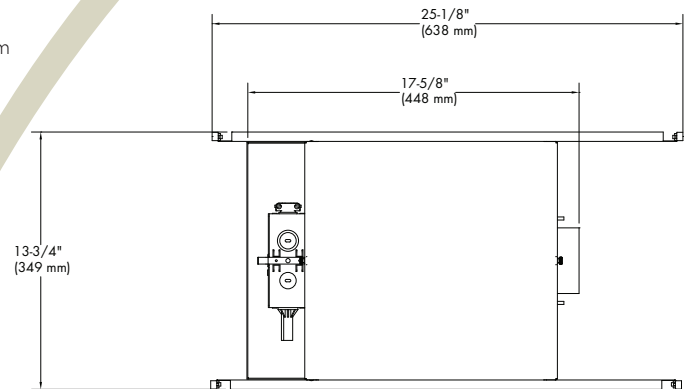

OM470T4CMHLWW

4" T4.5 CMH Lensed Wall Wash

CAT. NO:

TYPE: PROJECT:

PRODUCT INFORMATION

Applications

Recessed metal halide lensed wall washer for uniform illumination or grazing of vertical surfaces such as walls, surfaces, murals, and textured surfaces. Spread lens smooths the beam distribution and conceals the light source from view. Low brightness paracone matches other Omega reflectors for a unified appearance in the ceiling.

Specifications

1. Housing - 20 gauge steel housing with matte black powder coat finish. Accommodates ceilings up to 1-3/8" thick.
2. Ballast - Electronic high power factor; with <15% THD. Includes internal ignitor; and thermal protection. Ballast requires a minimum starting temperature of 5°F.
3. Installation - Housing features, pre-installed c-channels with vertical and horizontal adjustments. Ballast, junction box and c-channels are accessible from below ceiling. For 27" flat bar hanger pair, specify Q1031 accessory, ordered separately.
4. Wall Wash Optics - Spread lens made of heat resistant borosilicate. Spun aluminum trim, self flanged, with proprietary Alzak finish. Standard flange finish is painted white. For optional polished flange add "FF" suffix.
5. Aiming - Full rotation of 362° prevents dead spots in aiming. Positive tilt and rotation locking for stability during relamping and over the life of the product.
6. Socket - Porcelain G8.5 bi-pin base.
7. Top Relamping - Lamp and ballast are serviceable from above or below the ceiling.
8. Lamp - Lamps included.
9. U.L. Listed - For use in damp locations and approved for Through Branch Circuit Wiring, I.B.E.W. union made.