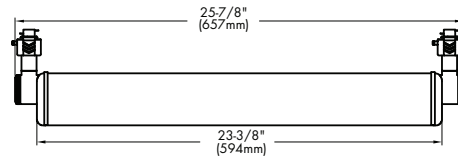

SPECIFICATIONS

- Housing** - Die-cast aluminum end caps for maximum strength and rigidity. Extruded aluminum body for minimum weight. Textured powder coat finish available in white, black or silver.
- Socket** - Two horizontally mounted plug-in sockets for 24/54 watt wall wash lamps. Snap in lamp sockets for T5HO lamp (2 mini bipin base)
- Louvers** - Specular low brightness aluminum designed for excellent visual cutoff with maximum lumen output. Louvers can be removed for ease of installation and lamp replacement. 11 cells.
- Ballast** - One electronic ballast.
- Dimming** - DX1 available on 4ft. version with the Advance Mark X dimming ballast, 120 volt only. Consult factory on 2 ft.
- Aiming** - 90° vertical for precision aiming.
- Mounting** - Single or two circuit track and canopy.

DIMENSIONS

2FT T5HOWW
CT9583

4FT T5HOWW
CT9587

REV. 09/10

CT9583

Description: 2 ft. T5HOWW Linear Track
 Lamp: (1) F24T5HO
 Total Lumens: 1800
 Max. Candela: 987
 Test Report Number: 26944

Single wall wash unit 3 feet from wall.