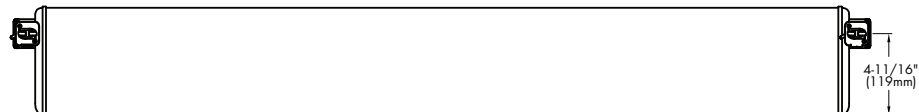

SPECIFICATIONS

- Housing** - Die-cast aluminum end caps for maximum strength and rigidity. Extruded aluminum body for minimum weight. Textured powder coat finish available in white, black or silver.
- Socket** - Two horizontally mounted plug-in sockets for 24/54 watt wall wash lamps. Snap in lamp sockets for T5HO lamp (2 mini bipin base)
- Louvers** - Specular low brightness aluminum designed for excellent visual cutoff with maximum lumen output. Louvers can be removed for ease of installation and lamp replacement. 11 cells.
- Ballast** - One electronic ballast.
- Dimming** - DX1 available on 4ft. version with the Advance Mark X dimming ballast, 120 volt only. Consult factory on 2 ft.
- Aiming** - 90° vertical for precision aiming.
- Mounting** - Single or two circuit track and canopy.

DIMENSIONS

2FT T5HOWW
CT9583

4FT T5HOWW
CT9587

REV. 09/10

CT9583

Description: 2 ft. T5HOWW Linear Track
 Lamp: (1) F24T5HO
 Total Lumens: 1800
 Max. Candela: 987
 Test Report Number: 26944

Single wall wash unit 3 feet from wall.