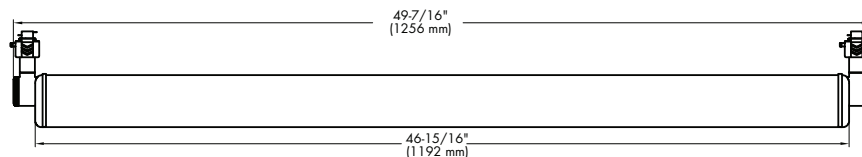

SPECIFICATIONS

- Housing** - Die-cast aluminum end caps for maximum strength and rigidity. Extruded aluminum body for minimum weight. Textured powder coat finish available in white, black or silver.
- Socket** - Two horizontally mounted plug-in sockets for 24/54 watt wall wash lamps. Snap in lamp sockets for T5HO lamp (2 mini bipin base)
- Louvers** - Specular low brightness aluminum designed for excellent visual cutoff with maximum lumen output. Louvers can be removed for ease of installation and lamp replacement. 11 cells.
- Ballast** - One electronic ballast.
- Dimming** - DX1 available on 4ft. version with the Advance Mark X dimming ballast, 120 volt only. Consult factory on 2 ft.
- Aiming** - 90° vertical for precision aiming.
- Mounting** - Single or two circuit track and canopy.

DIMENSIONS

2FT T5HOWW
CT9583

4FT T5HOWW
CT9587

REV. 09/10

CT9583

Description: 2 ft. T5HOWW Linear Track
 Lamp: (1) F24T5HO
 Total Lumens: 1800
 Max. Candela: 987
 Test Report Number: 26944

Single wall wash unit 3 feet from wall.