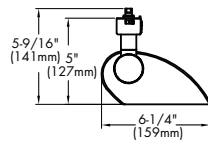

CATALOG SYSTEM AND OPTIONS

SAMPLE CATALOG NUMBER: CT9583BLK

Track Head	Finishes ¹	Ballast Option
CT9583 2 ft. (1) F24T5HO	W White with clear louver BLK Black with clear louver SL Silver with clear louver	DX1 dimming 120V
CT9587 4 ft. (1) F54T5HO		

SPECIFICATIONS

- Housing** - Die-cast aluminum end caps for maximum strength and rigidity. Extruded aluminum body for minimum weight. Textured powder coat finish available in white, black or silver.
- Socket** - Two horizontally mounted plug-in sockets for 24/54 watt wall wash lamps. Snap in lamp sockets for T5HO lamp (2 mini bipin base)
- Louvers** - Specular low brightness aluminum designed for excellent visual cutoff with maximum lumen output. Louvers can be removed for ease of installation and lamp replacement. 11 cells.
- Ballast** - One electronic ballast.
- Dimming** - DX1 available on 4ft. version with the Advance Mark X dimming ballast, 120 volt only. Consult factory on 2 ft.
- Aiming** - 90° vertical for precision aiming.
- Mounting** - Single or two circuit track and canopy.

DIMENSIONS

2FT T5HOWW
CT9583

4FT T5HOWW
CT9587

REV. 09/10

CT9583

Description: 2 ft. T5HOWW Linear Track
 Lamp: (1) F24T5HO
 Total Lumens: 1800
 Max. Candela: 987
 Test Report Number: 26944

Single wall wash unit 3 feet from wall.