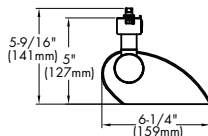

SPECIFICATIONS

- Housing** - Die-cast aluminum end caps for maximum strength and rigidity. Extruded aluminum body for minimum weight. Textured powder coat finish available in white, black or silver.
- Socket** - Two horizontally mounted plug-in sockets for 24/54 watt wall wash lamps. Snap in lamp sockets for T5HO lamp (2 mini bipin base)
- Louvers** - Specular low brightness aluminum designed for excellent visual cutoff with maximum lumen output. Louvers can be removed for ease of installation and lamp replacement. 11 cells.
- Ballast** - One electronic ballast.
- Dimming** - DX1 available on 4ft. version with the Advance Mark X dimming ballast, 120 volt only. Consult factory on 2 ft.
- Aiming** - 90° vertical for precision aiming.
- Mounting** - Single or two circuit track and canopy.

DIMENSIONS

2FT T5HOWW
CT9583

4FT T5HOWW
CT9587

REV. 09/10

CT9583

Description: 2 ft. T5HOWW Linear Track
 Lamp: (1) F24T5HO
 Total Lumens: 1800
 Max. Candela: 987
 Test Report Number: 26944

Single wall wash unit 3 feet from wall.