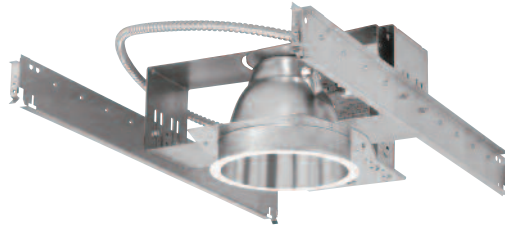

Omega Express Program

REVELATION

6" Compact Fluorescent
Horizontal Wall Wash

STOCK

Will ship within 2 business days after order is processed.**

6" Revelation Downlight

Catalog Number	Description
OM61H26PLTWW120/277	6" compact fluorescent wall wash, single lamp horizontal, 26 watt PLT, universal voltage 120-277
OM61H32PLTWW120/277	6" compact fluorescent wall wash, single lamp horizontal, 32 watt PLT, universal voltage 120-277

6" Revelation Reflector

Catalog Number	Description
R61H26PLTWWCS	6" wall wash, single lamp horizontal PLT, clear specular
R61H32PLTWWCS	6" wall wash, single lamp horizontal PLT, clear specular
R61H32PLTWWCSS	6" wall wash, single lamp horizontal PLT, clear semi-specular
R62H26QPLWWCS	6" wall wash, 2 lamp horizontal QPL, clear specular

Barhanger Accessories:

Q1031 - 27" Flat Bar Hangers (pair)

QUICK SHIP

Will ship within 12 business days after order is processed.**

6" Revelation Downlight	Lamp (by others)	Options	Supply Voltage	Quick Ship (required)
OM6	1H26QPL 1H18QPL 1H18PLT 1H26PLT 1H32PLT 1H42PLT 2H26QPL 2H18QPL	EM Emergency IE Integral Emergency F1 Fuse 120V F2 Fuse 277V DX1 Advance Mark X Dimming 120V DX2 Advance Mark X Dimming 277V	120/277 120-277VAC	QS - Quick Ship (must be added to the end of all Quick Ship catalog numbers indicating housing is part of the Express Program.)