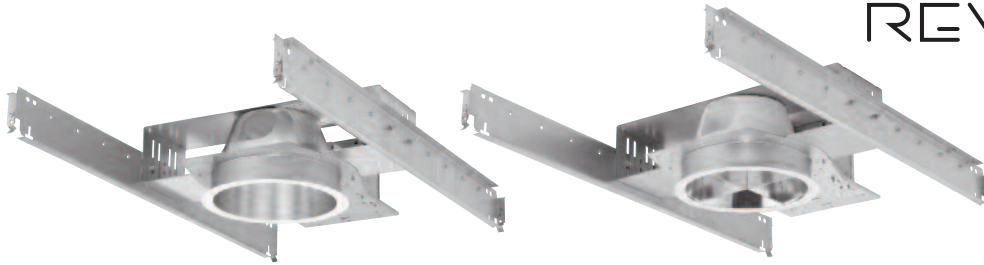

Omega Express Program

REVELATION

6" Compact Fluorescent
Horizontal Shallow
Recessed Depth
Downlight

STOCK

Will ship within 2 business days after order is processed.**

6" Revelation Downlight

Catalog Number	Description
OM62H26QPLSRD120/277	6" compact fluorescent downlight, 2 lamp horizontal, 26 watt QPL, shallow recessed depth, universal voltage 120-277
OM62H26QPLXB120/277	6" compact fluorescent downlight, 2 lamp horizontal, 26 watt QPL, cross baffle, universal voltage 120-277
OM61H32PLTXB120/277	6" compact fluorescent downlight, single lamp horizontal, 32 watt PLT, cross baffle, universal voltage 120-277

6" Revelation Reflector

Catalog Number	Description
R62H26QPLSRDCS	6" reflector, 2 lamp horizontal QPL, shallow recessed depth, clear specular
R6HXBVHFF	6" horizontal cross baffle, clear specular

Barhanger Accessories:

QI031 - 27" Flat Bar Hangers (pair)

QUICK SHIP

Will ship within 12 business days after order is processed.**

6" Revelation Downlight	Lamp (by others)	Options	Supply Voltage	Quick Ship (required)
OM6	1H26QPLXB 1H18QPLXB 1H18PLTXB 1H26PLTXB 1H32PLTXB 1H42PLTXB 2H26QPLXB 2H18QPLXB 1H26QPLSRD 1H18QPLSRD 1H18PLTSRD 1H26PLTSRD 1H32PLTSRD 1H42PLTSRD 2H26QPLSRD 2H18QPLSRD	EM Emergency F1 Fuse 120V F2 Fuse 277V DX1 Advance Mark X Dimming 120V DX2 Advance Mark X Dimming 277V	120/277 120-277VAC	QS - Quick Ship (must be added to the end of all Quick Ship catalog numbers indicating housing is part of the Express Program.)