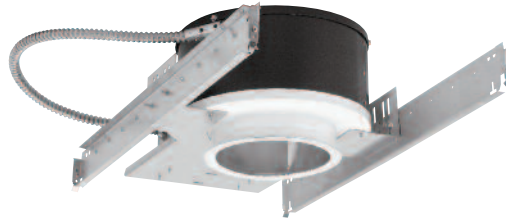

Omega Express Program

REVELATION

6" Compact Fluorescent
Horizontal Lensed
Wall Wash

STOCK

Will ship within 2 business days after order is processed.**

6" Revelation Downlight

Catalog Number	Description
OM61H32PLTLWW120/277	6" compact fluorescent lensed wall wash, single lamp horizontal, 32 watt PLT, universal voltage 120-277
OM62H26QPLLWW120/277	6" compact fluorescent lensed wall wash, 2 lamp horizontal, 26 watt QPL, universal voltage 120-277

6" Revelation Reflector

Catalog Number	Description
R6LWWCS	6" lensed wall wash reflector, clear specular

Barhanger Accessories:

QI031 - 27" Flat Bar Hangers (pair)

QUICK SHIP

Will ship within 12 business days after order is processed.**