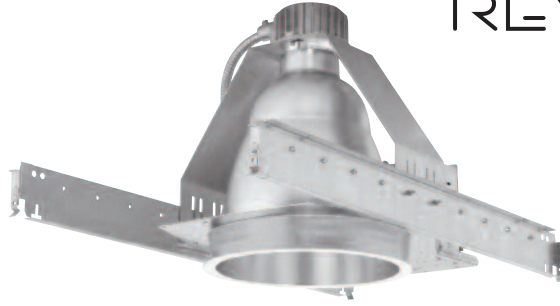

## REVELATION

8" Compact Fluorescent  
Vertical Downlight

**STOCK**

Will ship within 2 business days after order is processed.\*\*

### 8" Revelation Downlight

Catalog Number	Description
OM832PLT120/277	8" compact fluorescent downlight, 32 watt PLT, universal voltage 120-277
OM842PLT120/277	8" compact fluorescent downlight, 42 watt PLT, universal voltage 120-277
OM842PLTEM120/277	8" compact fluorescent downlight, 42 watt PLT, emergency, universal voltage 120-277
OM842PLTND120/277	8" compact fluorescent downlight, 42 watt PLT, narrow distribution, universal voltage 120-277