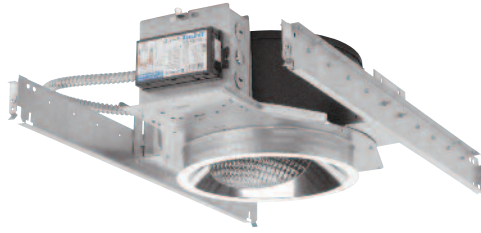

REVELATION

8" Compact Fluorescent
Horizontal Lensed
Wall Wash

QUICK SHIP

Will ship within 12 business days after order is processed.**

| 8" Revelation Downlight | Lamp (by others) | Options | Supply Voltage | Quick Ship (required) |
|-------------------------|--|--|-----------------------|---|
| OM8 | 2H18PLTLWW 2H26PLTLWW 2H32PLTLWW 2H42PLTLWW 2H26QPLLWW 2H18QPLLWW | EM Emergency F1 Fuse 120V F2 Fuse 277V DX1 Advance Mark X Dimming 120V DX2 Advance Mark X Dimming 277V | 120/277 120-277VAC | QS - Quick Ship (must be added to the end of all Quick Ship catalog numbers indicating housing is part of the Express Program.) |

Barhanger Accessories:

Q1031 - 27" Flat Bar Hangers (pair)

SAMPLE CATALOG NUMBER: OM82H32PLTLWW|20/277QS

*See catalog, www.omegalighting.com, or spec sheet RV1-37 for additional options and information on this product.