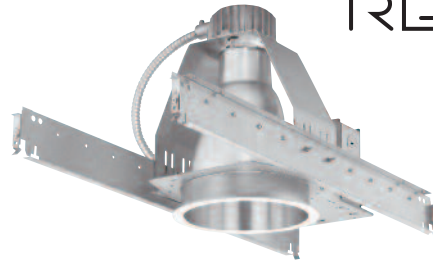

Omega Express Program

REVELATION

6" Compact Fluorescent
Vertical Downlight

STOCK

Will ship within 2 business days after order is processed.**

6" Revelation Downlight

Catalog Number	Description
OM632PLT120/277	6" compact fluorescent downlight, 32 watt PLT, universal voltage 120-277
OM632PLTMD120/277	6" compact fluorescent downlight, 32 watt PLT, medium distribution, universal voltage 120-277
OM642PLT120/277	6" compact fluorescent downlight, 42 watt PLT, universal voltage 120-277

6" Revelation Reflector

Catalog Number	Description
R626PLTCS	6" reflector, PLT, clear specular
R626PLTCSS	6" reflector, PLT, clear semi specular
R626QPLCS	6" reflector, QPL, clear specular
R632PLTCS	6" reflector, PLT, clear specular
R632PLTCSFF	6" reflector, PLT, clear specular with finish flange
R632PLTCSS	6" reflector, PLT, clear semi specular
R632PLTFLDCSFF	6" reflector, PLT, floating luminous disk, clear specular with finish flange
R632PLTMDCS	6" reflector, PLT, medium distribution, clear specular
R642PLTCS	6" reflector, PLT, clear specular
R642PLTCSS	6" reflector, PLT, clear semi specular

Barhanger Accessories:

Q1031 - 27" Flat Bar Hangers (pair)

QUICK SHIP

Will ship within 12 business days after order is processed.**

6" Revelation Downlight	Lamp (by others)	Options	Supply Voltage	Quick Ship (required)
OM6	18PLT 26PLT 32PLT 42PLT 26QPL 18QPL	EM Emergency F1 Fuse 120V F2 Fuse 277V DX1 Advance Mark X Dimming 120V DX2 Advance Mark X Dimming 277V	120/277 120-277VAC	QS - Quick Ship (must be added to the end of all Quick Ship catalog numbers indicating housing is part of the Express Program.)