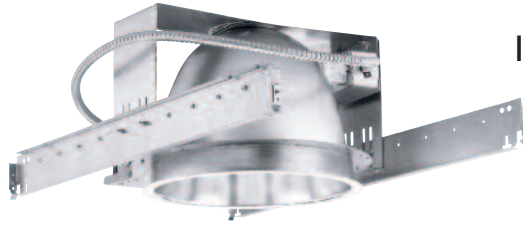

## REVELATION

10" Compact Fluorescent  
Horizontal Downlight