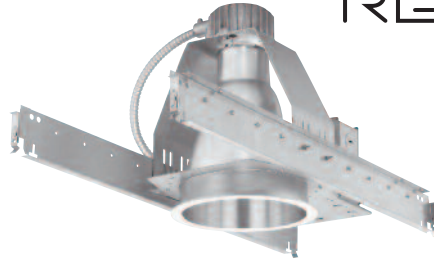

Omega Express Program

REVELATION

6" Compact Fluorescent
Vertical Wall Washer

STOCK

Will ship within 2 business days after order is processed.**

6" Revelation Downlight

Catalog Number	Description
OM632PLTWW120/277	6" compact fluorescent wall wash, 32 watt PLT, universal voltage 120-277
OM642PLTWW120/277	6" compact fluorescent wall wash, 42 watt PLT, universal voltage 120-277

6" Revelation Reflector

Catalog Number	Description
R626QPLWWCS	6" wall wash reflector, QPL, clear specular
R632PLTWWCS	6" wall wash reflector, PLT, clear specular
R632PLTWWCSS	6" wall wash reflector, PLT, clear semi specular

Barhanger Accessories:

QI031 - 27" Flat Bar Hangers (pair)

QUICK SHIP

Will ship within 12 business days after order is processed.**

6" Revelation Downlight	Lamp (by others)	Options	Supply Voltage	Quick Ship (required)
OM6	18PLTWW 26PLTWW 32PLTWW 42PLTWW 26QPLWW 18QPLWW	EM Emergency IE Integral Emergency F1 Fuse 120V F2 Fuse 277V DX1 Advance Mark X Dimming 120V DX2 Advance Mark X Dimming 277V	120/277 120-277VAC	QS - Quick Ship (must be added to the end of all Quick Ship catalog numbers indicating housing is part of the Express Program.)