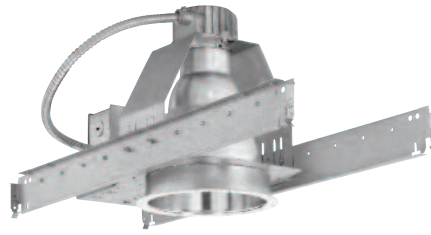

## REVELATION

6" Incandescent  
PAR Lamp  
Downlight/Adjustable

**STOCK**

Will ship within 2 business days after order is processed.\*\*

### 6" Revelation Downlight

Catalog Number	Description
OM675PAR30	6" incandescent downlight, Par 30, 75 watt max
OM6250PAR38	6" incandescent downlight, Par 38, 250 watt max
OM6250PAR38RADJ45	6" incandescent adjustable downlight, Par 38, 250 watt max
OM6250PAR38LWW	6" incandescent lensed wall wash, Par 38, 250 watt max