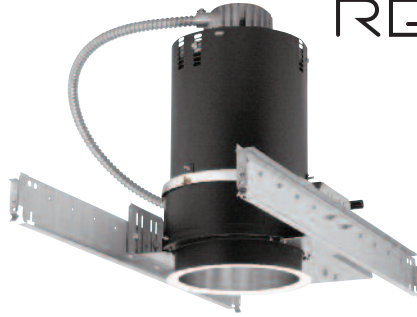

## REVELATION

6" Incandescent  
T4 Quartz Downlight

**STOCK**

Will ship within 2 business days after order is processed.\*\*

### 6" Revelation Downlight

Catalog Number	Description
OM6500T4QTZRMD	6" incandescent downlight, T4 quartz, 500 watt, top relamp, medium distribution
OM6250T4QTZRWD	6" incandescent downlight, T4 quartz, 250 watt, top relamp, wide distribution
OM6250T4QTZRMD	6" incandescent downlight, T4 quartz, 250 watt, top relamp, medium distribution
OM6500T4QTZRWD	6" incandescent downlight, T4 quartz, 500 watt, top relamp, wide distribution

### 6" Revelation Reflector

Catalog Number	Description
R6T4QTZRCS	6" incandescent T4 quartz reflector, top relamp, clear specular