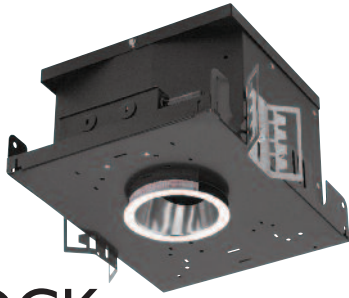

Omega Express Program

STOCK