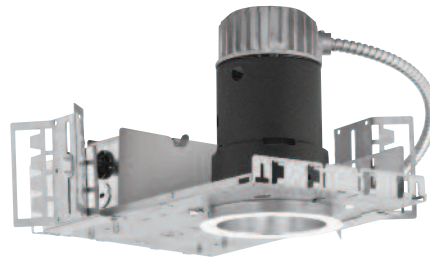

## REVELATION

4" Incandescent  
Downlight/Adjustable

Will ship within 2 business days after order is processed.\*\*

### 4" Revelation Downlight

Catalog Number	Description
OM450PAR20	4" open reflector incandescent downlight, Par 20, 50 watt max
OM450PAR20RADJ40	4" open reflector incandescent adjustable downlight, Par 20, 50 watt max