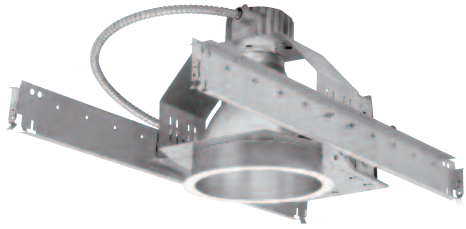

Omega Express Program

REVELATION

6" Incandescent
Vertical A-Lamp/
Horizontal A-Lamp
Downlight

STOCK

Will ship within 2 business days after order is processed.**

6" Revelation Downlight

Catalog Number	Description
OM6100A19	6" incandescent downlight, vertical, A19 lamp, 100 watt max
OM6H150A21	6" incandescent downlight, horizontal, A21 lamp, 150 watt max

6" Revelation Reflector

Catalog Number	Description
R6100A19CS	6" reflector, vertical, A19 lamp, clear specular
R6150A21CS	6" reflector, vertical, A21 lamp, clear specular
R6H150A21CS	6" reflector, horizontal, A21 lamp, clear specular