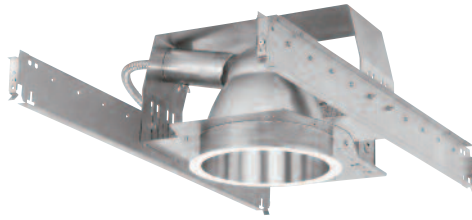

Omega Express Program

REVELATION

6" Incandescent
Vertical A-Lamp/
Horizontal A-Lamp
Downlight

STOCK

Will ship within 2 business days after order is processed.**

6" Revelation Downlight

Catalog Number	Description
OM6100A19	6" incandescent downlight, vertical, A19 lamp, 100 watt max
OM6H150A21	6" incandescent downlight, horizontal, A21 lamp, 150 watt max

6" Revelation Reflector

Catalog Number	Description
R6100A19CS	6" reflector, vertical, A19 lamp, clear specular
R6150A21CS	6" reflector, vertical, A21 lamp, clear specular
R6H150A21CS	6" reflector, horizontal, A21 lamp, clear specular